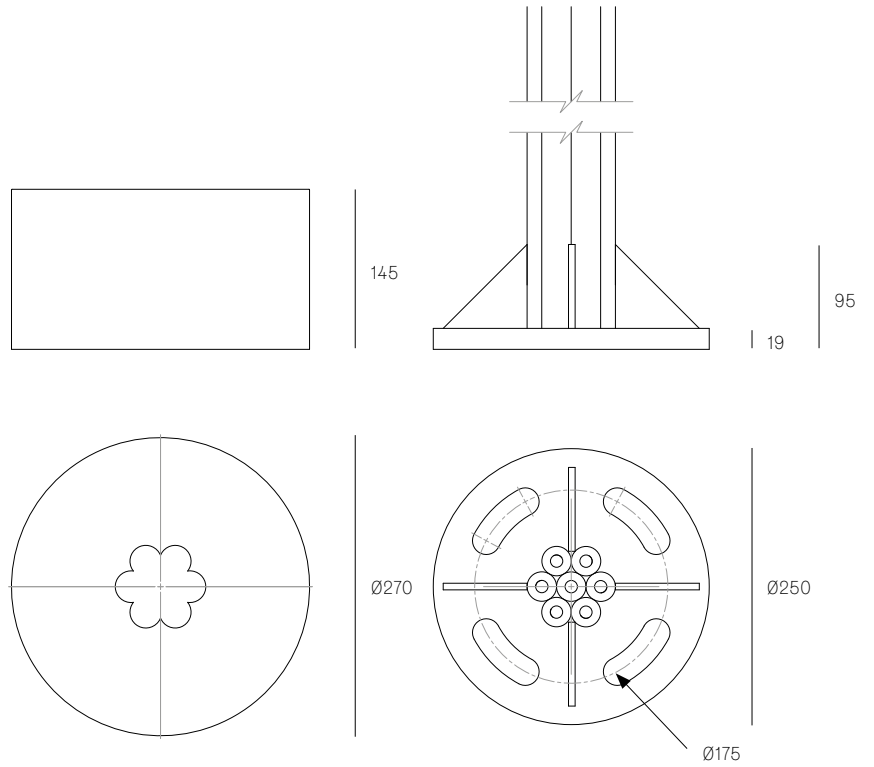

### XXX.5 - XXX.9 TREE SPECIFICATION

<b>Material</b>	Stainless steel base and cover
<b>Power Supply</b>	Remote mounted in an easily accessible and hidden location for ease of long-term maintenance. Not dimmable.

### XXX.10 - XXX.15 TREE SPECIFICATION

<b>Material</b>	Stainless steel base and cover
<b>Power Supply</b>	Remote mounted in an easily accessible and hidden location for ease of long-term maintenance. Not dimmable.

All dimensions are in millimeters (mm)  
unless otherwise specified.

**XXX.20 - XXX.40 TREE**  
SPECIFICATION

<b>Material</b>	Stainless steel base and cover
<b>Power Supply</b>	Remote mounted in an easily accessible and hidden location for ease of long-term maintenance. Not dimmable.

All dimensions are in millimeters (mm)  
unless otherwise specified.