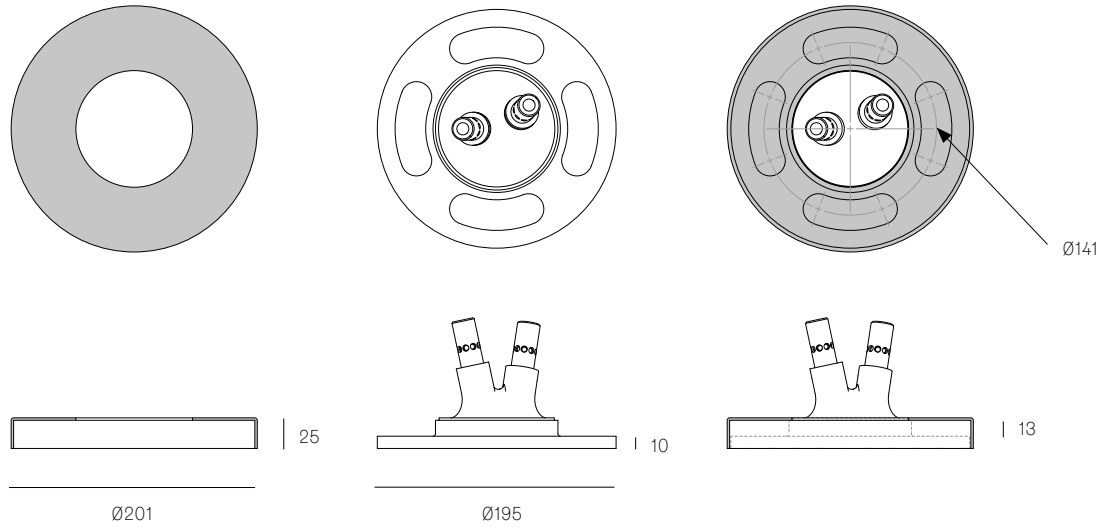

### XXX.5 - XXX.9 TREE SPECIFICATION

<b>Material</b>	Stainless steel base and cover
<b>Power Supply</b>	Remote mounted in an easily accessible and hidden location for ease of long-term maintenance. Not dimmable.

### XXX.10 - XXX.15 TREE SPECIFICATION

<b>Material</b>	Stainless steel base and cover
<b>Power Supply</b>	Remote mounted in an easily accessible and hidden location for ease of long-term maintenance. Not dimmable.

All dimensions are in millimeters (mm)  
unless otherwise specified.

**XXX.20 - XXX.40 TREE**  
SPECIFICATION

<b>Material</b>	Stainless steel base and cover
<b>Power Supply</b>	Remote mounted in an easily accessible and hidden location for ease of long-term maintenance. Not dimmable.

All dimensions are in millimeters (mm)  
unless otherwise specified.