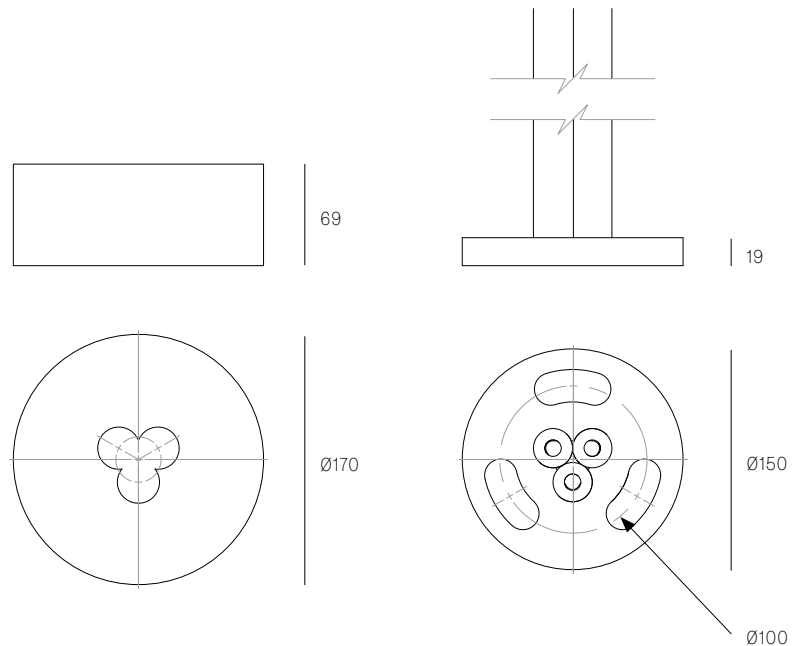

### XXX.5 - XXX.9 TREE SPECIFICATION

<b>Material</b>	Stainless steel base and cover
<b>Power Supply</b>	Remote mounted in an easily accessible and hidden location for ease of long-term maintenance. Not dimmable.

### XXX.10 - XXX.15 TREE SPECIFICATION

<b>Material</b>	Stainless steel base and cover
<b>Power Supply</b>	Remote mounted in an easily accessible and hidden location for ease of long-term maintenance. Not dimmable.

All dimensions are in millimeters (mm)  
unless otherwise specified.

**XXX.20 - XXX.40 TREE**  
SPECIFICATION

<b>Material</b>	Stainless steel base and cover
<b>Power Supply</b>	Remote mounted in an easily accessible and hidden location for ease of long-term maintenance. Not dimmable.

All dimensions are in millimeters (mm)  
unless otherwise specified.