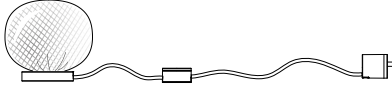

PLUG TYPES

TABLE LIGHT

± Ø165

Ø190 - 215

100 - 150

± 230 - 380

± Ø100 - 120

84t

± Ø135

± 190

± Ø140 - 160mm

All dimensions are in millimeters (mm) unless otherwise specified.