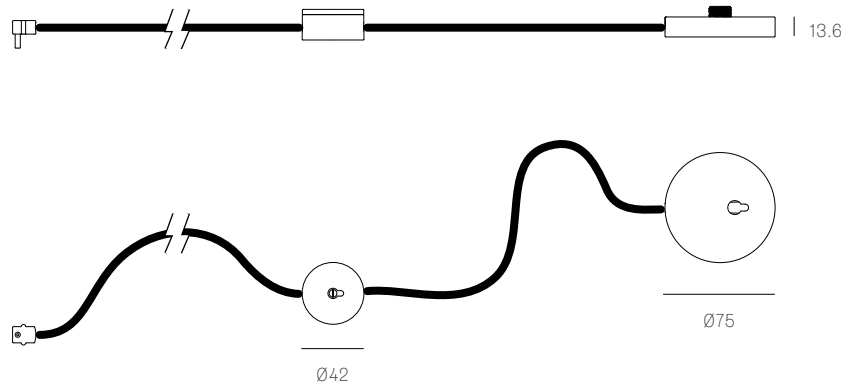

XXXT SPECIFICATION

Pendant	One
Material	Brass base and dial control
Cable	Black flexible cord, 2058mm
Plug Type	Type A - 110V Type C - 230V Type G - 230V Type I - 230V

44T SPECIFICATION

Pendant	One
Material	Black base and dial control
Cable	Black flexible cord, 2058mm
Plug Type	Type A - 110V Type C - 230V Type G - 230V Type I - 230V

All dimensions are in millimeters (mm)
unless otherwise specified.