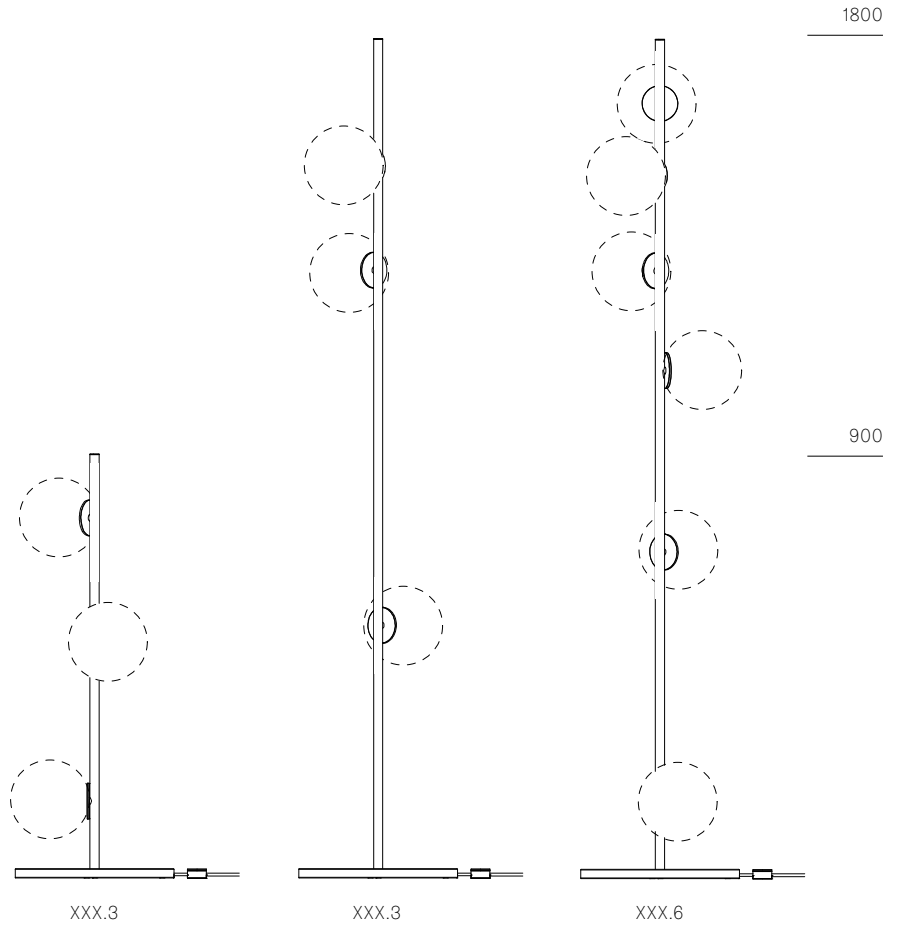

Certifications**Weight (kg)**

	XXX.3 (900mm)	XXX.3 (1800mm)	XXX.6 (1800mm)
28	9.8	10.8	14.5
38V	12.2	13.2	19.4
57	10.3	11.3	15.6
73	11.3	12.3	17.5
84	11.5	12.6	18
84V	12.5	13.5	19.9

28

± Ø165

38V

Ø190 - 215

57

100 - 150

73

± 120 - 150

± 230 - 380

84

± 110 - 120

± Ø100 - 120

84V

± 90

Ø125 - 140

PLUG TYPES

Type A

Type C

Type G

Type I

All dimensions are in millimeters (mm) unless otherwise specified.