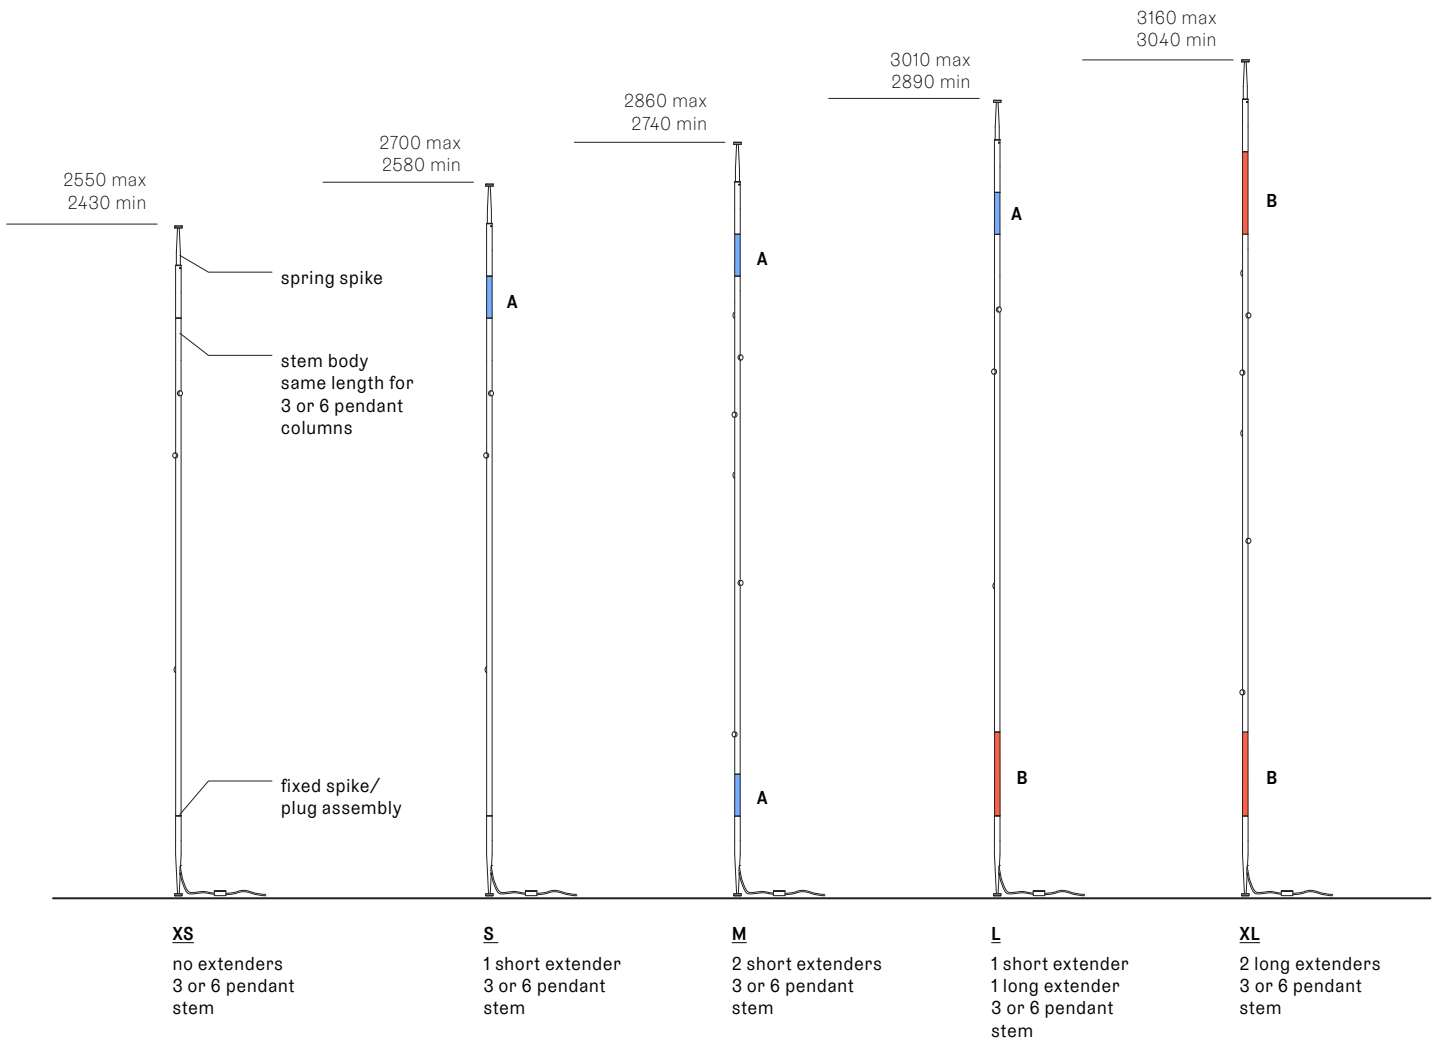

Weight (kg)		XXX.3	XXX.6
	28	7	11
	38V	10	16
	57	8	12
	73	10	17
	84	9	14
	84V	10	16

28

± Ø165

38V

Ø190 - 215

57

100 - 150

73

± 120 - 150

± 230 - 380

84

± 110 - 120

± Ø100 - 120

84V

± 90

Ø125 - 140

PLUG TYPES

Type A

Type C

Type G

Type I

All dimensions are in millimeters (mm) unless otherwise specified.

This diagram is meant to illustrate the extender combinations for the columnar stem fixtures.

Maximum 2 extenders per end.

All dimensions are in millimeters (mm) unless otherwise specified.