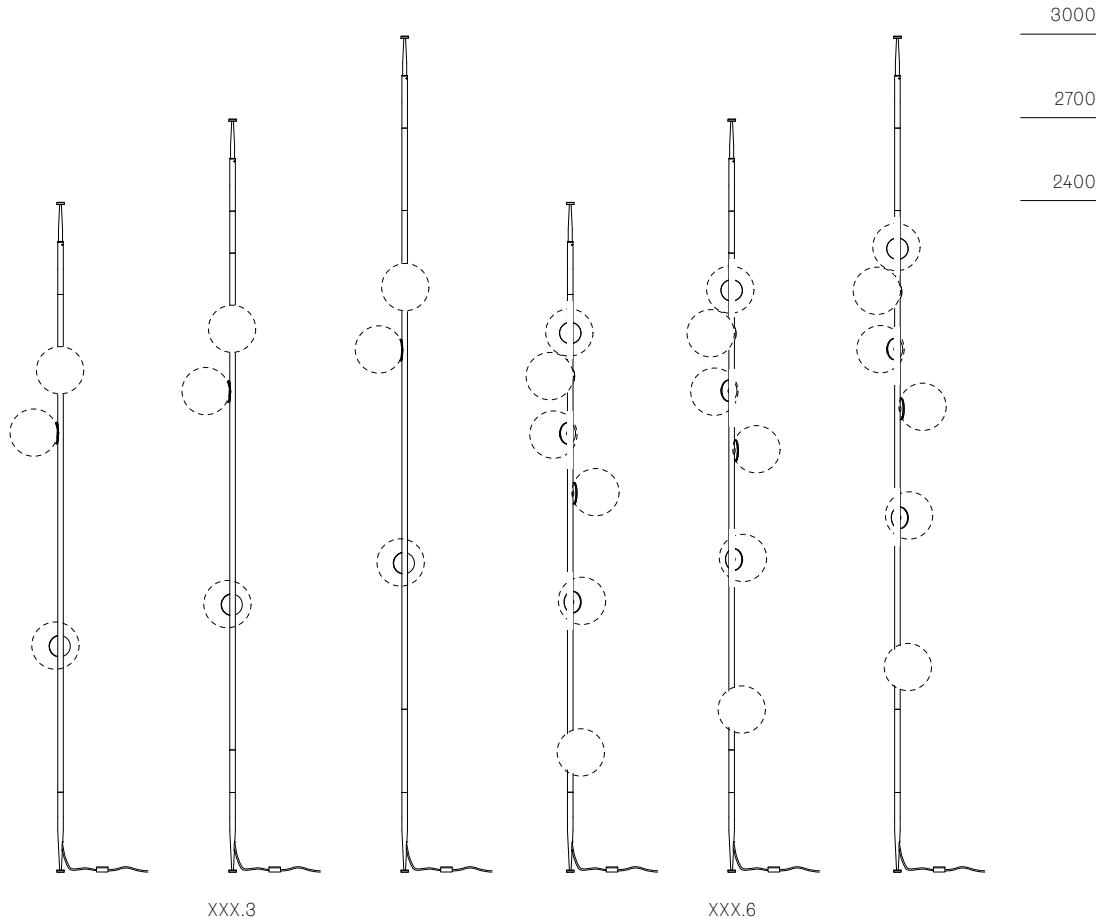

Image shown above 28.6 Column

Series	28, 38V, 57, 73, 84, 84V
Glass Colours	28: Clear, colour pendants 38V: Clear 57: Grey, white, light mirror, dark mirror 73: Clear, grey 1, grey 2, grey 3 84: Clear/copper 84V: Clear/copper
Lamp	1.5W LED, 2500K, 130lm
Plug Types	Type A - 110V Type C - 230V Type G - 230V Type I - 230V
Pole Lengths	2400mm, 2700mm, 3000mm
Extenders	Additional extender available in 153mm, 305mm
Cable Length	2290mm black flexible cord
Finishes	Brass or black powder coated stem Brass dial control
Materials	Blown glass, brass stem, electrical components
Power Supply	Integral, dial control with build-in dimmer
Environment	Indoor, dry location. IP20
Note	The brass used in our Stem Series is untreated and, as such, will develop a natural patina over time. To avoid any marking or tarnish on the brass during handling and installation, please use the gloves provided in your shipment. Every single Bocci product is handmade. Each one is variously blown, poured, carved, polished, packed and dispatched directly by us. As such, no two products are identical; they are individual, irregular expressions of our research.

Weight (kg)		XXX.3	XXX.6
	28	7	11
	38V	10	16
	57	8	12
	73	10	17
	84	9	14
	84V	10	16

28

± Ø165

38V

Ø190 - 215

57

100 - 150

73

± 120 - 150

± 230 - 380

84

± 110 - 120

± Ø100 - 120

84V

± 90

Ø125 - 140

All dimensions are in millimeters (mm) unless otherwise specified.