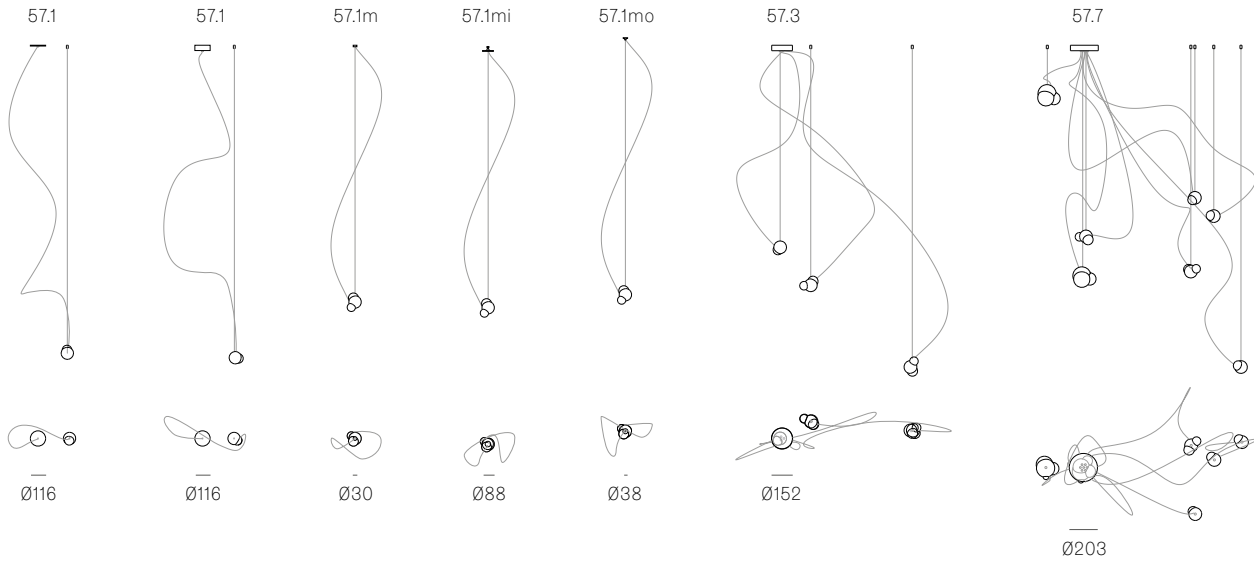

Image shown above 57.37 with round canopy

100 - 150mm

Series	57
Mounting	Ceiling mounted
Glass Colours	Grey, white opaline, light mirror, dark mirror
Lamp	1.5W LED, 2500K, 130lm
Sculptural Cable	3000mm standard / up to 30500mm maximum Adjustable length: 57.1 - 57.7 Non-adjustable Length: 57.13 - 57.61
Cable Finishes	Black or nickel
Canopy Finishes	57.1 - 57.7: white, black or brushed nickel canopy 57.1mi/mo: white polyurethane canopy 57.13 - 57.61: white canopy
Materials	Blown and dipped glass cast borosilicate glass cap, bbraided metal cable, electrical components, steel canopy
Power Supply	Integral Remote mounted for 57.1m/mo/mi Bocci recommends remote mounting power supplies for ease of long-term maintenance.
Environment	Indoor, dry location. IP30
Note	Pendant anchor kit included. Every single Bocci product is handmade. Each one is variously blown, poured, carved, polished, packed and dispatched directly by us. As such, no two products are identical; they are individual, irregular expressions of our research.
Patent #	US D796732 EU 002268581-0001 to 0006

Weight (kg)

Round

57.1	1.7
57.3	5
57.7	11
57.13	23.9
57.19	35
57.37	65
57.61	110

Best practices for wiring multiple single pendant fixtures with remote mounted power supplies:

- Multiple single pendant fixtures should be wired in parallel, DO NOT wire in series.
- Bocci recommends a home run line for each fixture location to avoid significant voltage drop.
- Calculations for distance to the power supply, or required wire gauge in order to avoid voltage drop, are the responsibility of the installing party.

Certifications

ADJUSTABLE LENGTH

up to 3000
standard
up to 30500
custom

NON-ADJUSTABLE LENGTH

up to 3000
standard
up to 30500
custom

All dimensions are in millimeters (mm)
unless otherwise specified.