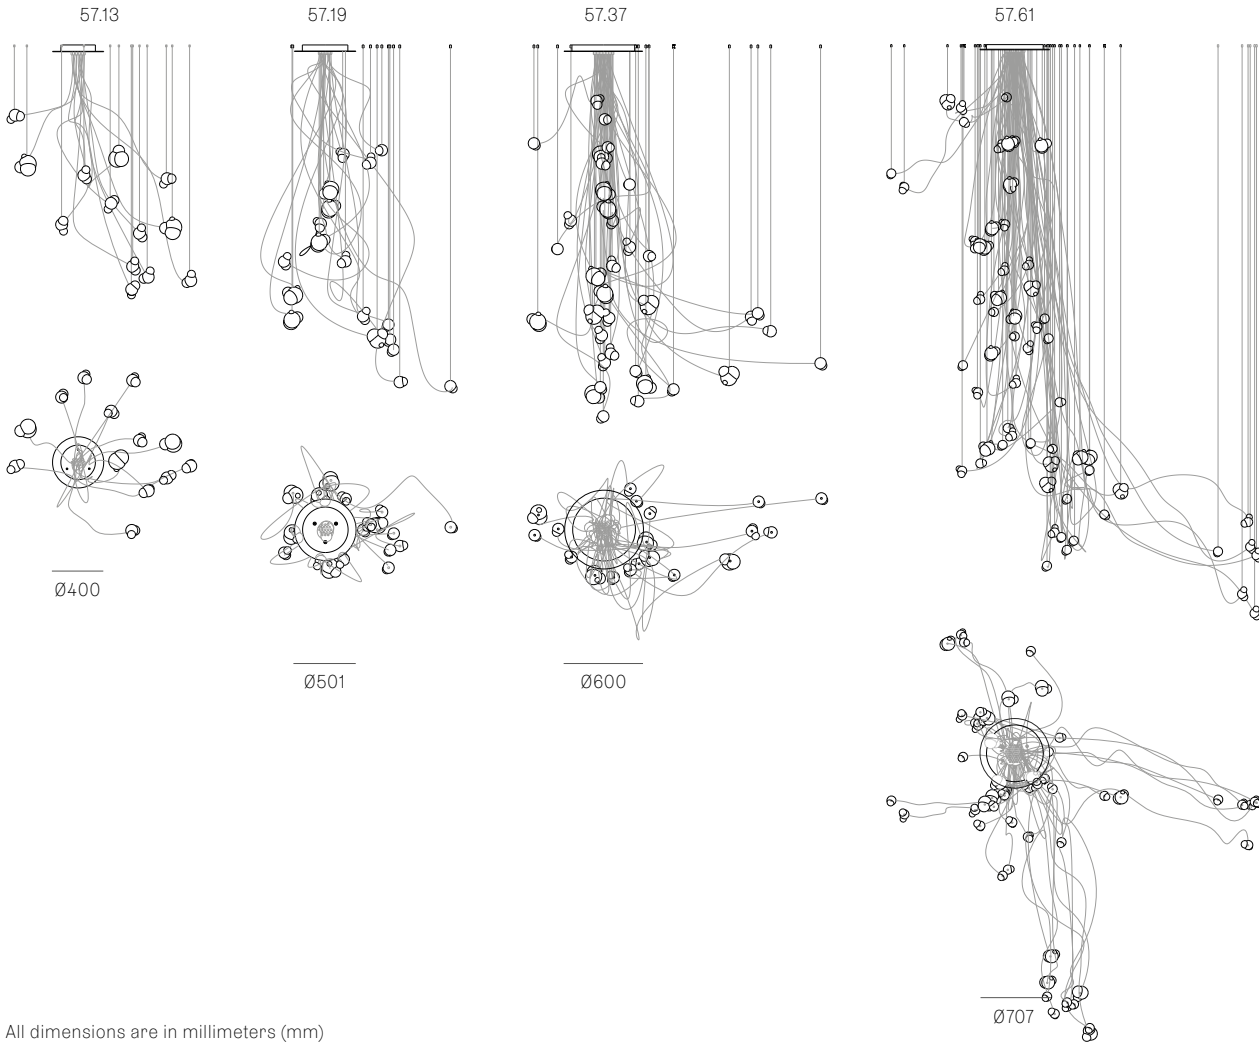

Image shown above 57.37 with round canopy

100 - 150mm

Series	57
Mounting	Ceiling mounted
Glass Colours	Grey, white opaline, light mirror, dark mirror
Lamp	1.5W LED, 2500K, 130lm
Sculptural Cable	3000mm standard / up to 30500mm maximum Adjustable length: 57.1 - 57.7 Non-adjustable Length: 57.13 - 57.61
Cable Finishes	Black or nickel
Canopy Finishes	57.1 - 57.7: white, black or brushed nickel canopy 57.1mi/mo: white polyurethane canopy 57.13 - 57.61: white canopy
Materials	Blown and dipped glass cast borosilicate glass cap, bbraided metal cable, electrical components, steel canopy
Power Supply	Integral Remote mounted for 57.1m/mo/mi Bocci recommends remote mounting power supplies for ease of long-term maintenance.
Environment	Indoor, dry location. IP30
Note	Pendant anchor kit included. Every single Bocci product is handmade. Each one is variously blown, poured, carved, polished, packed and dispatched directly by us. As such, no two products are identical; they are individual, irregular expressions of our research.
Patent #	US D796732 EU 002268581-0001 to 0006

Weight (kg)

Round

57.1	1.7
57.3	5
57.7	11
57.13	23.9
57.19	35
57.37	65
57.61	110

Best practices for wiring multiple single pendant fixtures with remote mounted power supplies:

- Multiple single pendant fixtures should be wired in parallel, DO NOT wire in series.
- Bocci recommends a home run line for each fixture location to avoid significant voltage drop.
- Calculations for distance to the power supply, or required wire gauge in order to avoid voltage drop, are the responsibility of the installing party.

Certifications

ADJUSTABLE LENGTH

up to 3000
standard
up to 30500
custom

NON-ADJUSTABLE LENGTH

up to 3000
standard
up to 30500
custom

All dimensions are in millimeters (mm)
unless otherwise specified.