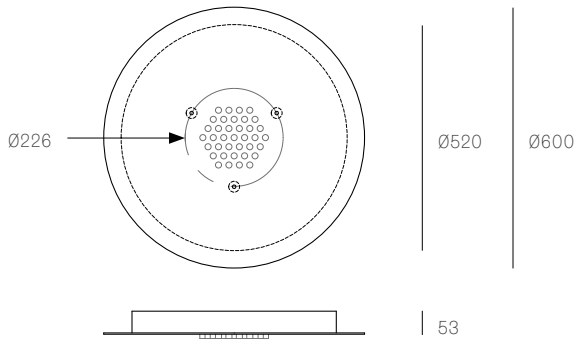

**XXX.13**  
SPECIFICATION

<b>Pendants</b>	Thirteen
<b>Material</b>	White powder coated steel cover
<b>Cable</b>	Sculptural cable Non-adjustable. 3000 standard / up to 30500 maximum
<b>Power Supply</b>	Integral
<b>Wood Backing</b>	Ø250 x 16

**XXX.19**  
SPECIFICATION

<b>Pendants</b>	Nineteen
<b>Material</b>	White powder coated steel cover
<b>Cable</b>	Sculptural cable Non-adjustable. 3000 standard / up to 30500 maximum
<b>Power Supply</b>	Integral
<b>Wood Backing</b>	Ø355 x 16

**XXX.37**  
SPECIFICATION

<b>Pendants</b>	Thirty-seven
<b>Material</b>	White powder coated steel cover
<b>Cable</b>	Sculptural cable Non-adjustable. 3000 standard / up to 30500 maximum
<b>Power Supply</b>	Integral
<b>Wood Backing</b>	Ø454 x 16

All dimensions are in millimeters (mm) unless otherwise specified.