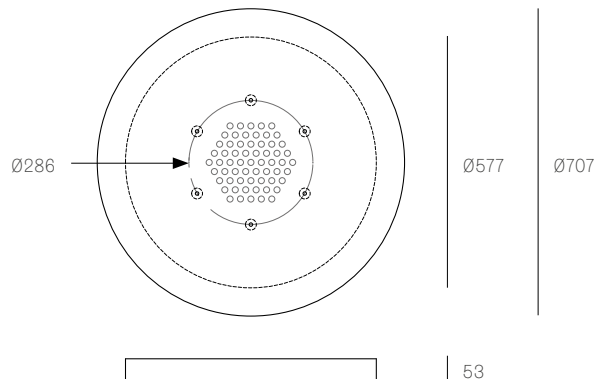

**XXX.13**  
SPECIFICATION

<b>Pendants</b>	Thirteen
<b>Material</b>	White powder coated steel cover
<b>Cable</b>	Sculptural cable Non-adjustable. 3000 standard / up to 30500 maximum
<b>Power Supply</b>	Integral
<b>Wood Backing</b>	Ø250 x 16

**XXX.19**  
SPECIFICATION

<b>Pendants</b>	Nineteen
<b>Material</b>	White powder coated steel cover
<b>Cable</b>	Sculptural cable Non-adjustable. 3000 standard / up to 30500 maximum
<b>Power Supply</b>	Integral
<b>Wood Backing</b>	Ø355 x 16

**XXX.37**  
SPECIFICATION

<b>Pendants</b>	Thirty-seven
<b>Material</b>	White powder coated steel cover
<b>Cable</b>	Sculptural cable Non-adjustable. 3000 standard / up to 30500 maximum
<b>Power Supply</b>	Integral
<b>Wood Backing</b>	Ø454 x 16

All dimensions are in millimeters (mm) unless otherwise specified.