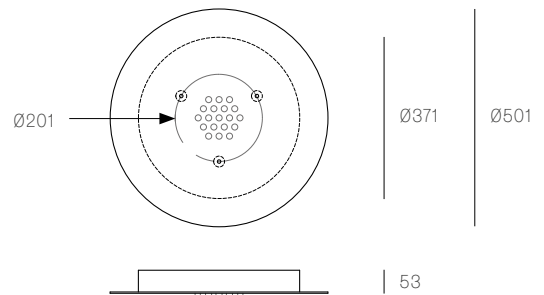

**XXX.13**  
SPECIFICATION

<b>Pendants</b>	Thirteen
<b>Material</b>	White powder coated steel cover
<b>Cable</b>	Sculptural cable Non-adjustable. 3000 standard / up to 30500 maximum
<b>Power Supply</b>	Integral
<b>Wood Backing</b>	Ø250 x 16

**XXX.19**  
SPECIFICATION

<b>Pendants</b>	Nineteen
<b>Material</b>	White powder coated steel cover
<b>Cable</b>	Sculptural cable Non-adjustable. 3000 standard / up to 30500 maximum
<b>Power Supply</b>	Integral
<b>Wood Backing</b>	Ø355 x 16

**XXX.37**  
SPECIFICATION

<b>Pendants</b>	Thirty-seven
<b>Material</b>	White powder coated steel cover
<b>Cable</b>	Sculptural cable Non-adjustable. 3000 standard / up to 30500 maximum
<b>Power Supply</b>	Integral
<b>Wood Backing</b>	Ø454 x 16

All dimensions are in millimeters (mm) unless otherwise specified.