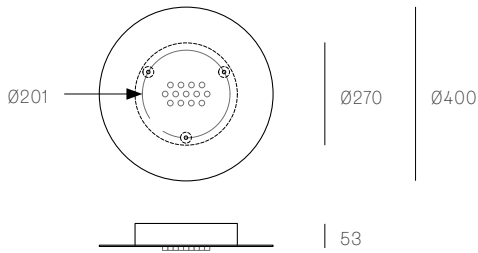

**XXX.13**  
SPECIFICATION

<b>Pendants</b>	Thirteen
<b>Material</b>	White powder coated steel cover
<b>Cable</b>	Sculptural cable Non-adjustable. 3000 standard / up to 30500 maximum
<b>Power Supply</b>	Integral
<b>Wood Backing</b>	Ø250 x 16

**XXX.19**  
SPECIFICATION

<b>Pendants</b>	Nineteen
<b>Material</b>	White powder coated steel cover
<b>Cable</b>	Sculptural cable Non-adjustable. 3000 standard / up to 30500 maximum
<b>Power Supply</b>	Integral
<b>Wood Backing</b>	Ø355 x 16

**XXX.37**  
SPECIFICATION

<b>Pendants</b>	Thirty-seven
<b>Material</b>	White powder coated steel cover
<b>Cable</b>	Sculptural cable Non-adjustable. 3000 standard / up to 30500 maximum
<b>Power Supply</b>	Integral
<b>Wood Backing</b>	Ø454 x 16

All dimensions are in millimeters (mm) unless otherwise specified.