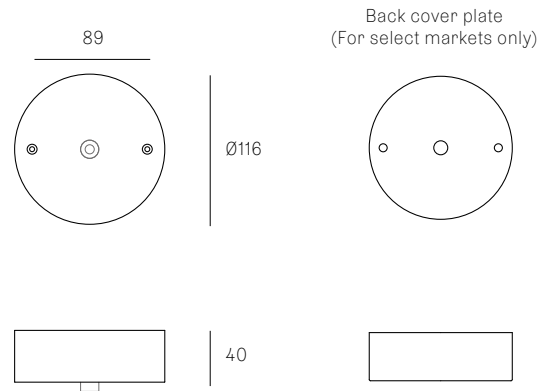

XXX.1
SPECIFICATION

Pendant	One
Materials	Brushed nickel, white or black powder coated steel cover
Cable	Sculptural cable Adjustable. 3000 standard / up to 30500 maximum
Power Supply	Integral Remote for select markets only

XXX.1 DEEP
SPECIFICATION

Pendant	One
Materials	Brushed nickel, white or black powder coated steel cover
Cable	Sculptural cable Adjustable. 3000 standard / up to 30500 maximum
Power Supply	Integral

XXX.1M
SPECIFICATION

All dimensions are in millimeters (mm) unless otherwise specified.

XXX.1M0
SPECIFICATION

Pendant	One
Material	White polyurethane
Cable	Sculptural cable Adjustable. 3000 standard / up to 30500 maximum
Power Supply	Remote

Pendants	Seven
Materials	Brushed nickel, white or black powder coated steel cover
Cable	Sculptural cable Adjustable. 3000 standard / up to 30500 maximum
Power Supply	Integral

All dimensions are in millimeters (mm) unless otherwise specified.