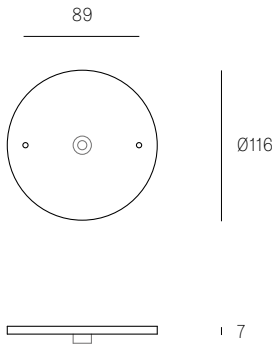

XXX.1
SPECIFICATION

Pendant	One
Materials	Brushed nickel, white or black powder coated steel cover
Cable	Sculptural cable Adjustable. 3000 standard / up to 30500 maximum
Power Supply	Integral Remote for select markets only

XXX.1 DEEP
SPECIFICATION

Pendant	One
Materials	Brushed nickel, white or black powder coated steel cover
Cable	Sculptural cable Adjustable. 3000 standard / up to 30500 maximum
Power Supply	Integral

XXX.1M
SPECIFICATION

All dimensions are in millimeters (mm) unless otherwise specified.

XXX.1M0
SPECIFICATION

Pendant	One
Material	White polyurethane
Cable	Sculptural cable Adjustable. 3000 standard / up to 30500 maximum
Power Supply	Remote

Pendants	Seven
Materials	Brushed nickel, white or black powder coated steel cover
Cable	Sculptural cable Adjustable. 3000 standard / up to 30500 maximum
Power Supply	Integral

All dimensions are in millimeters (mm) unless otherwise specified.