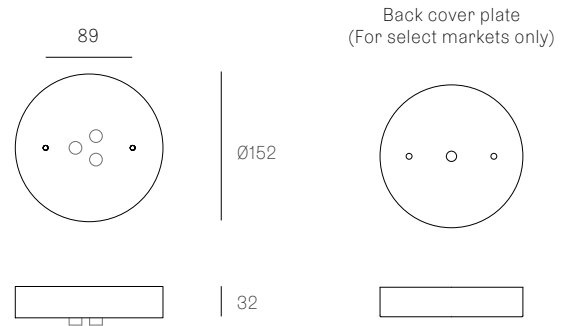

XXX.1M0
SPECIFICATION

Pendant	One
Material	White polyurethane
Cable	Sculptural cable Adjustable. 3000 standard / up to 30500 maximum
Power Supply	Remote

XXX.3
SPECIFICATION

Pendants	Three
Materials	Brushed nickel, white or black powder coated steel cover
Cable	Sculptural cable Adjustable. 3000 standard / up to 30500 maximum
Power Supply	Integral