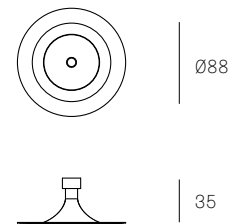

XXX.1
SPECIFICATION

Pendant	One
Materials	Brushed nickel, white or black powder coated steel cover
Cable	Sculptural cable Adjustable. 3000 standard / up to 30500 maximum
Power Supply	Integral Remote for select markets only

XXX.1 DEEP
SPECIFICATION

Pendant	One
Materials	Brushed nickel, white or black powder coated steel cover
Cable	Sculptural cable Adjustable. 3000 standard / up to 30500 maximum
Power Supply	Integral

XXX.1M
SPECIFICATION

All dimensions are in millimeters (mm) unless otherwise specified.

XXX.1M0
SPECIFICATION

Pendant	One
Material	White polyurethane
Cable	Sculptural cable Adjustable. 3000 standard / up to 30500 maximum
Power Supply	Remote