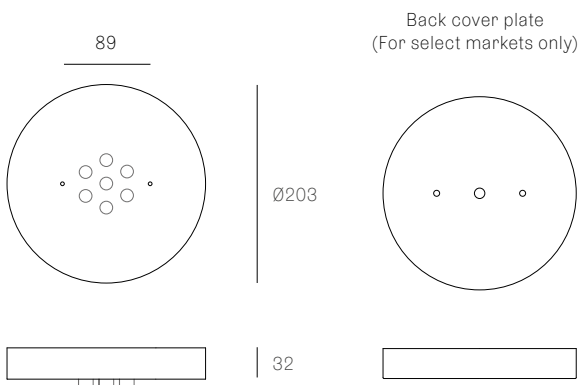

XXX.7
SPECIFICATION

Pendants	Seven
Materials	Brushed nickel, white or black powder coated steel cover
Cable	Sculptural cable Adjustable. 3000 standard / up to 30500 maximum
Power Supply	Integral