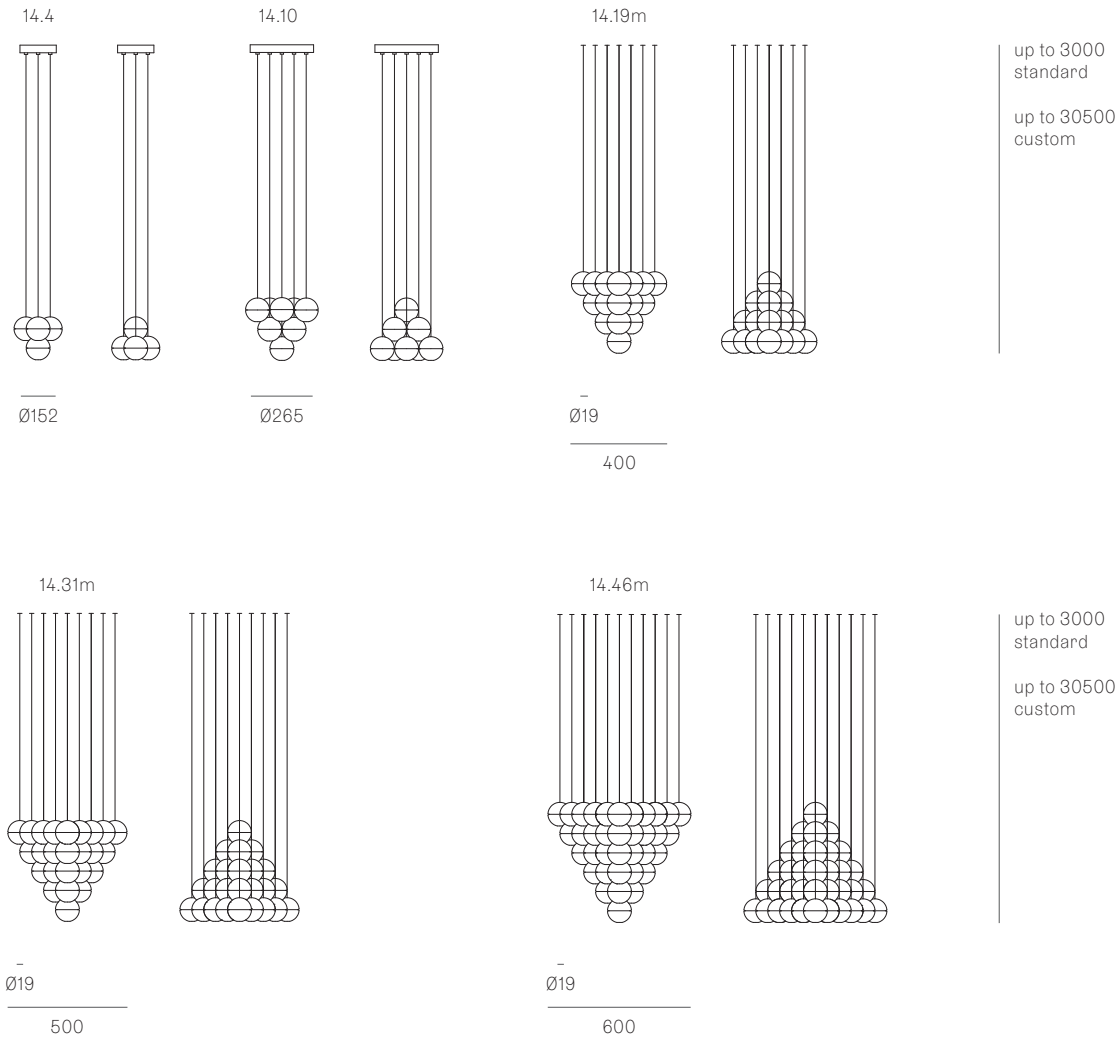

Ø102mm

Image shown above 14.10 with round canopy

Series	14
Mounting	Ceiling mounted
Glass Colours	Clear
Lamp	1W LED, 2700K, 100lm (2500K and 3000K options available) 10W Xenon, 2600K, 81lm
Coaxial Length	3000mm standard / up to 30500mm maximum Adjustable length
Canopy Finishes	White, black or brushed nickel canopy
Materials	Cast glass, blown borosilicate glass, braided metal coaxial cable, electrical components, steel canopy
Power Supply	Integral Remote mounted for 14.19m - 14.46m Bocci recommends remote mounting power supplies for ease of long-term maintenance.
Environment	Indoor, dry location. IP30
Note	Every single Bocci product is handmade. Each one is variously blown, poured, carved, polished, packed and dispatched directly by us. As such, no two products are identical; they are individual, irregular expressions of our research.
Registration	© 14 Series product design protected as U.S. Reg. No. 7,129,209

Certifications

Weight (kg)

Round

14.4	5.6
14.10	16.7
14.19m	29.8
14.31m	48.3
14.46m	64.2

ADJUSTABLE LENGTH

All dimensions are in millimeters (mm) unless otherwise specified.

Best practices for wiring multiple single pendant fixtures with remote mounted power supplies:

- Multiple single pendant fixtures should be wired in parallel. DO NOT wire in series.
- Bocci recommends a home run line for each fixture location to avoid significant voltage drop.
- Calculations for distance to the power supply, or required wire guage in order to avoid voltage drop, are the responsibility of the installing party.