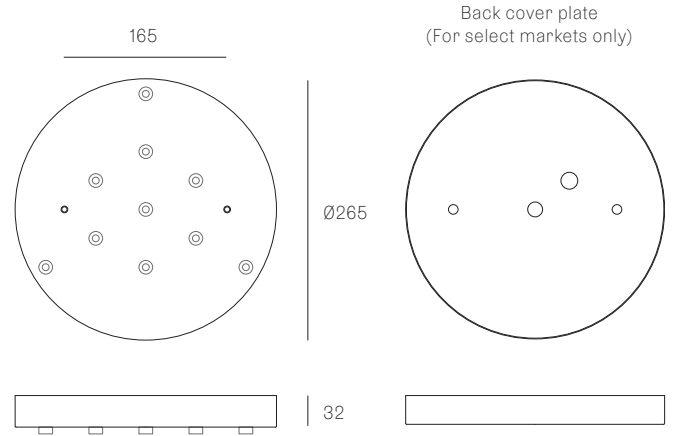

14.4
SPECIFICATION

Pendants	Four
Materials	Brushed nickel, white or black powder coated steel cover
Cable	Coaxial cable Adjustable. 3000 standard / up to 30500 maximum
Power Supply	Integral

14.10
SPECIFICATION

Pendants	Ten
Materials	Brushed nickel, white or black powder coated steel cover
Cable	Coaxial cable Adjustable. 3000 standard / up to 30500 maximum
Power Supply	Integral

14.19M - 14.46M
SPECIFICATION

Pendant	Nineteen, thirty-one, forty-six
Materials	Brushed nickel or white powder coated zinc cover
Cable	Coaxial cable Adjustable. 3000 standard / up to 30500 maximum
Power Supply	Remote

All dimensions are in millimeters (mm) unless otherwise specified.