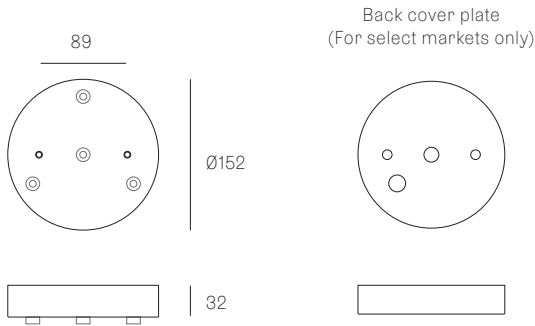

14.4
SPECIFICATION

Pendants	Four
Materials	Brushed nickel, white or black powder coated steel cover
Cable	Coaxial cable Adjustable. 3000 standard / up to 30500 maximum
Power Supply	Integral

14.10
SPECIFICATION

Pendants	Ten
Materials	Brushed nickel, white or black powder coated steel cover
Cable	Coaxial cable Adjustable. 3000 standard / up to 30500 maximum
Power Supply	Integral

14.19M - 14.46M
SPECIFICATION

Pendant	Nineteen, thirty-one, forty-six
Materials	Brushed nickel or white powder coated zinc cover
Cable	Coaxial cable Adjustable. 3000 standard / up to 30500 maximum
Power Supply	Remote

All dimensions are in millimeters (mm) unless otherwise specified.