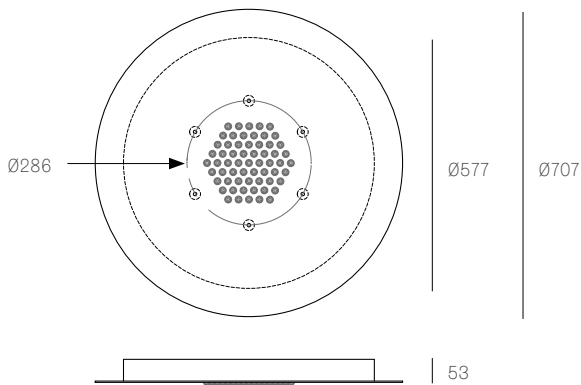

All dimensions are in millimeters (mm) unless otherwise specified.

**38.28 RECTANGLE**  
SPECIFICATION

<b>Pendants</b>	Twenty-eight
<b>Material</b>	White powder coated steel cover
<b>Copper Suspension</b>	Non-adjustable. 3000 standard / up to 9900 maximum
<b>Power Supply</b>	Integral
<b>Wood Backing</b>	1174 x 298 x 16

All dimensions are in millimeters (mm) unless otherwise specified.