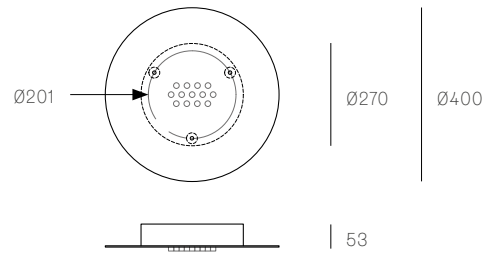

**38.11 RECTANGLE**  
SPECIFICATION

<b>Pendants</b>	Eleven
<b>Material</b>	White powder coated steel cover
<b>Copper Suspension</b>	Non-adjustable. 3000 standard / up to 9900 maximum
<b>Power Supply</b>	Integral
<b>Wood Backing</b>	704 x 138 x 16

**XXX.13C**  
SPECIFICATION

<b>Pendants</b>	Thirteen
<b>Material</b>	White powder coated steel cover
<b>Copper Suspension</b>	Non-adjustable. 3000 standard / up to 9900 maximum
<b>Power Supply</b>	Integral
<b>Wood Backing</b>	Ø250 x 16

**38.16 RECTANGLE**  
SPECIFICATION

<b>Pendants</b>	Sixteen
<b>Material</b>	White powder coated steel cover
<b>Copper Suspension</b>	Non-adjustable. 3000 standard / up to 9900 maximum
<b>Power Supply</b>	Integral
<b>Wood Backing</b>	954 x 224 x 16

All dimensions are in millimeters (mm) unless otherwise specified.

**38.28 RECTANGLE**  
SPECIFICATION

<b>Pendants</b>	Twenty-eight
<b>Material</b>	White powder coated steel cover
<b>Copper Suspension</b>	Non-adjustable. 3000 standard / up to 9900 maximum
<b>Power Supply</b>	Integral
<b>Wood Backing</b>	1174 x 298 x 16