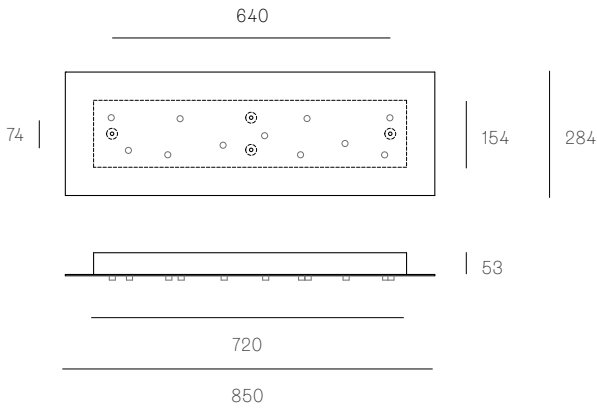

**38.11 RECTANGLE**  
SPECIFICATION

<b>Pendants</b>	Eleven
<b>Material</b>	White powder coated steel cover
<b>Copper Suspension</b>	Non-adjustable. 3000 standard / up to 9900 maximum
<b>Power Supply</b>	Integral
<b>Wood Backing</b>	704 x 138 x 16

**XXX.13C**  
SPECIFICATION

<b>Pendants</b>	Thirteen
<b>Material</b>	White powder coated steel cover
<b>Copper Suspension</b>	Non-adjustable. 3000 standard / up to 9900 maximum
<b>Power Supply</b>	Integral
<b>Wood Backing</b>	Ø250 x 16

**38.16 RECTANGLE**  
SPECIFICATION

<b>Pendants</b>	Sixteen
<b>Material</b>	White powder coated steel cover
<b>Copper Suspension</b>	Non-adjustable. 3000 standard / up to 9900 maximum
<b>Power Supply</b>	Integral
<b>Wood Backing</b>	954 x 224 x 16

All dimensions are in millimeters (mm) unless otherwise specified.

**38.28 RECTANGLE**  
SPECIFICATION

<b>Pendants</b>	Twenty-eight
<b>Material</b>	White powder coated steel cover
<b>Copper Suspension</b>	Non-adjustable. 3000 standard / up to 9900 maximum
<b>Power Supply</b>	Integral
<b>Wood Backing</b>	1174 x 298 x 16