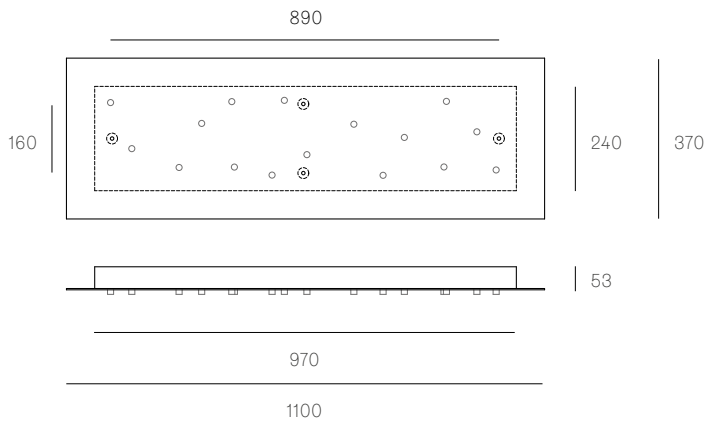

**38.11 RECTANGLE**  
SPECIFICATION

<b>Pendants</b>	Eleven
<b>Material</b>	White powder coated steel cover
<b>Copper Suspension</b>	Non-adjustable. 3000 standard / up to 9900 maximum
<b>Power Supply</b>	Integral
<b>Wood Backing</b>	704 x 138 x 16

**XXX.13C**  
SPECIFICATION

<b>Pendants</b>	Thirteen
<b>Material</b>	White powder coated steel cover
<b>Copper Suspension</b>	Non-adjustable. 3000 standard / up to 9900 maximum
<b>Power Supply</b>	Integral
<b>Wood Backing</b>	Ø250 x 16

**38.16 RECTANGLE**  
SPECIFICATION

<b>Pendants</b>	Sixteen
<b>Material</b>	White powder coated steel cover
<b>Copper Suspension</b>	Non-adjustable. 3000 standard / up to 9900 maximum
<b>Power Supply</b>	Integral
<b>Wood Backing</b>	954 x 224 x 16

All dimensions are in millimeters (mm) unless otherwise specified.

**38.28 RECTANGLE**  
SPECIFICATION

<b>Pendants</b>	Twenty-eight
<b>Material</b>	White powder coated steel cover
<b>Copper Suspension</b>	Non-adjustable. 3000 standard / up to 9900 maximum
<b>Power Supply</b>	Integral
<b>Wood Backing</b>	1174 x 298 x 16