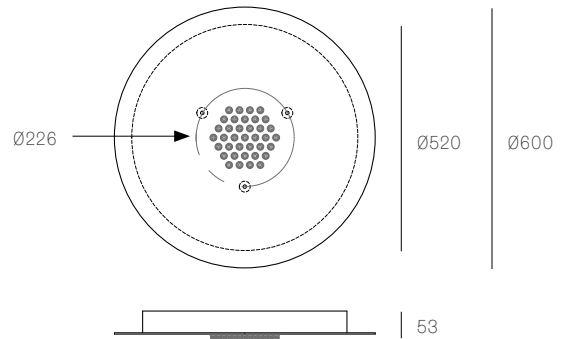

XXX.37C
SPECIFICATION

Pendants	Thirty-seven
Material	White powder coated steel cover
Copper Suspension	Non-adjustable. 3000 standard / up to 9900 maximum
Power Supply	Integral
Wood Backing	Ø454 x 16