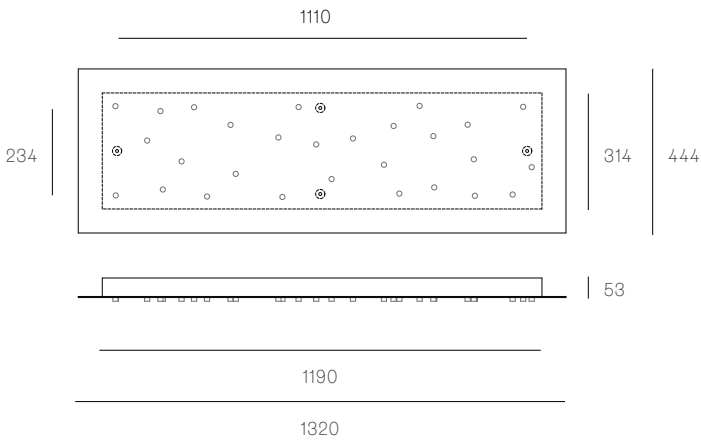

**38.11 RECTANGLE**  
SPECIFICATION

<b>Pendants</b>	Eleven
<b>Material</b>	White powder coated steel cover
<b>Copper Suspension</b>	Non-adjustable. 3000 standard / up to 9900 maximum
<b>Power Supply</b>	Integral
<b>Wood Backing</b>	704 x 138 x 16

**38.16 RECTANGLE**  
SPECIFICATION

<b>Pendants</b>	Sixteen
<b>Material</b>	White powder coated steel cover
<b>Copper Suspension</b>	Non-adjustable. 3000 standard / up to 9900 maximum
<b>Power Supply</b>	Integral
<b>Wood Backing</b>	954 x 224 x 16

**XXX.19C**  
SPECIFICATION

<b>Pendants</b>	Nineteen
<b>Material</b>	White powder coated steel cover
<b>Copper Suspension</b>	Non-adjustable. 3000 standard / up to 9900 maximum
<b>Power Supply</b>	Integral
<b>Wood Backing</b>	Ø355 x 16

All dimensions are in millimeters (mm) unless otherwise specified.

**38.28 RECTANGLE**  
SPECIFICATION

<b>Pendants</b>	Twenty-eight
<b>Material</b>	White powder coated steel cover
<b>Copper Suspension</b>	Non-adjustable. 3000 standard / up to 9900 maximum
<b>Power Supply</b>	Integral
<b>Wood Backing</b>	1174 x 298 x 16