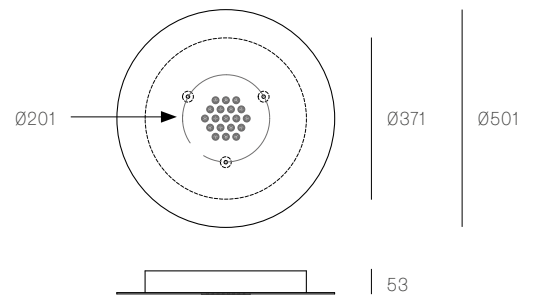

**38.11 RECTANGLE**  
SPECIFICATION

<b>Pendants</b>	Eleven
<b>Material</b>	White powder coated steel cover
<b>Copper Suspension</b>	Non-adjustable. 3000 standard / up to 9900 maximum
<b>Power Supply</b>	Integral
<b>Wood Backing</b>	704 x 138 x 16

**XXX.13C**  
SPECIFICATION

<b>Pendants</b>	Thirteen
<b>Material</b>	White powder coated steel cover
<b>Copper Suspension</b>	Non-adjustable. 3000 standard / up to 9900 maximum
<b>Power Supply</b>	Integral
<b>Wood Backing</b>	Ø250 x 16

**38.16 RECTANGLE**  
SPECIFICATION

<b>Pendants</b>	Sixteen
<b>Material</b>	White powder coated steel cover
<b>Copper Suspension</b>	Non-adjustable. 3000 standard / up to 9900 maximum
<b>Power Supply</b>	Integral
<b>Wood Backing</b>	954 x 224 x 16

All dimensions are in millimeters (mm) unless otherwise specified.

**38.28 RECTANGLE**  
SPECIFICATION

<b>Pendants</b>	Twenty-eight
<b>Material</b>	White powder coated steel cover
<b>Copper Suspension</b>	Non-adjustable. 3000 standard / up to 9900 maximum
<b>Power Supply</b>	Integral
<b>Wood Backing</b>	1174 x 298 x 16