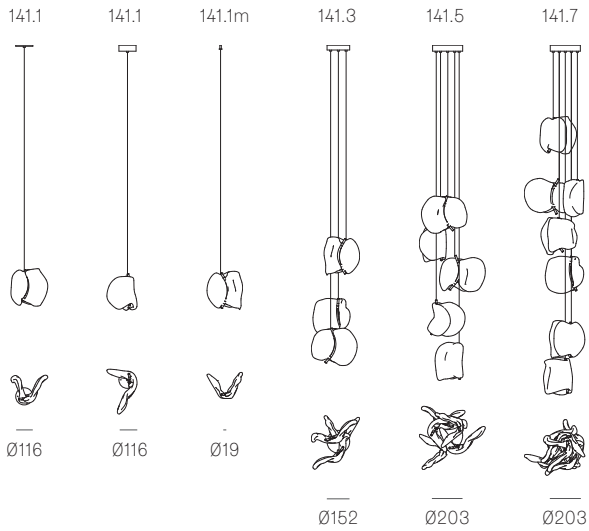

Image shown above 141.5 with round canopy

± 250 - 380mm

Series	141
Mounting	Ceiling mounted
Glass Colours	Clear
Lamp	2W LED, 2500K, 180lm
Coaxial Length	3000mm standard / up to 30500mm maximum Adjustable length: 141.1 - 141.7 Non-adjustable length: 141.11 - 141.28
Canopy Finishes	141.1 - 141.7: white, black or brushed nickel canopy 141.11 - 141.28: white canopy
Materials	Poured glass, braided metal coaxial cable, electrical components, steel canopy
Power Supply	Integral Remote mounted for 141.1m Bocci recommends remote mounting power supplies for ease of long-term maintenance.
Environment	Indoor, dry location. IP40
Note	Every single Bocci product is handmade. Each one is variously blown, poured, carved, polished, packed and dispatched directly by us. As such, no two products are identical; they are individual, irregular expressions of our research.
Patent #	EU 015095792-0001-0003 Worldwide patents pending.
Certifications	

Weight (kg)

Round

141.1	6.5
141.3	19.7
141.5	31.4
141.7	44.1
141.11	63
141.20	111.8

Square

141.11	63
141.16	90.3
141.28	154

Rectangle

141.11	62.5
141.16	92.1
141.20	111.6
141.28	154.9

ADJUSTABLE LENGTH

NON-ADJUSTABLE LENGTH

up to 3000 standard
up to 30500 custom

NON-ADJUSTABLE LENGTH

up to 3000 standard
up to 30500 custom

All dimensions are in millimeters (mm) unless otherwise specified.

Best practices for wiring multiple single pendant fixtures with remote mounted power supplies:

- Multiple single pendant fixtures should be wired in parallel. DO NOT wire in series.
- Bocci recommends a home run line for each fixture location to avoid significant voltage drop.
- Calculations for distance to the power supply, or required wire guage in order to avoid voltage drop, are the responsibility of the installing party.