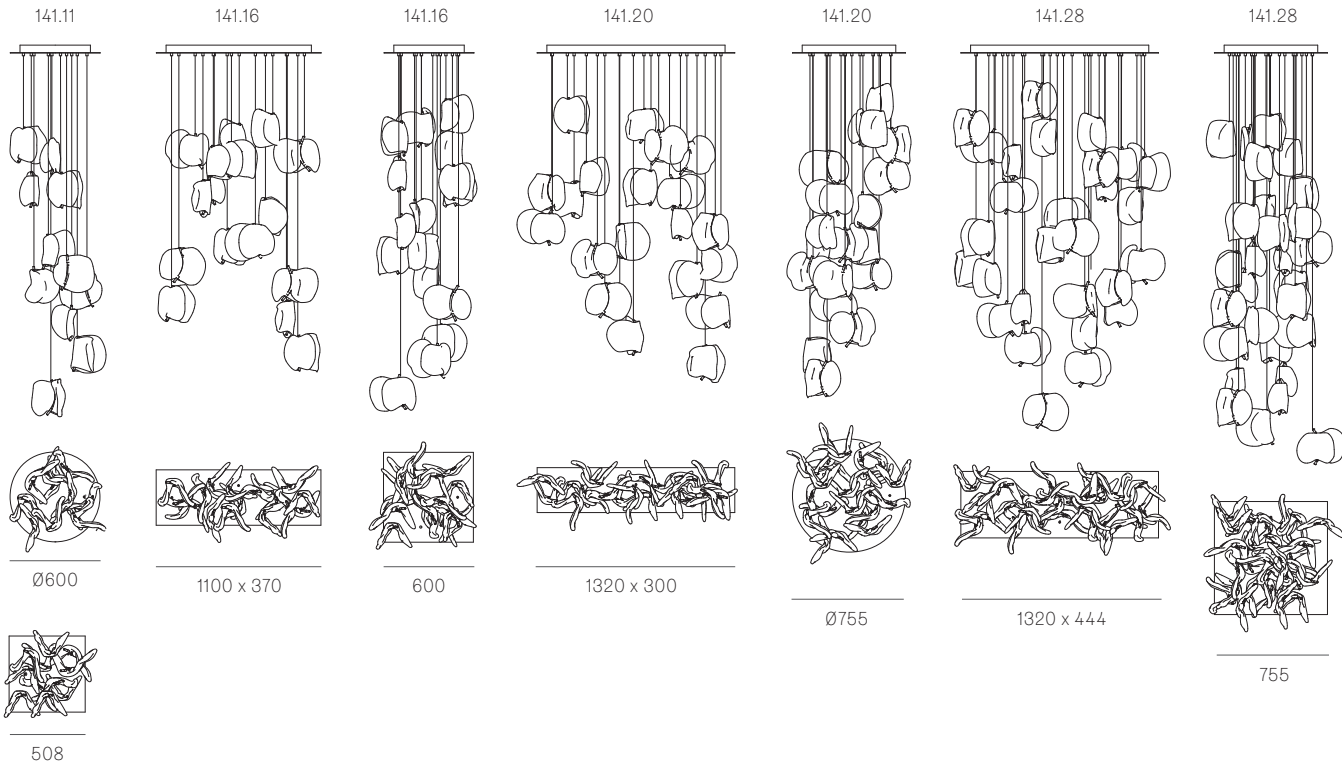

Image shown above 141.5 with round canopy

± 250 - 380mm

Series	141
Mounting	Ceiling mounted
Glass Colours	Clear
Lamp	2W LED, 2500K, 180lm
Coaxial Length	3000mm standard / up to 30500mm maximum Adjustable length: 141.1 - 141.7 Non-adjustable length: 141.11 - 141.28
Canopy Finishes	141.1 - 141.7: white, black or brushed nickel canopy 141.11 - 141.28: white canopy
Materials	Poured glass, braided metal coaxial cable, electrical components, steel canopy
Power Supply	Integral Remote mounted for 141.1m Bocci recommends remote mounting power supplies for ease of long-term maintenance.
Environment	Indoor, dry location. IP40
Note	Every single Bocci product is handmade. Each one is variously blown, poured, carved, polished, packed and dispatched directly by us. As such, no two products are identical; they are individual, irregular expressions of our research.
Patent #	EU 015095792-0001-0003 Worldwide patents pending.
Certifications	

Weight (kg)

Round

141.1	6.5
141.3	19.7
141.5	31.4
141.7	44.1
141.11	63
141.20	111.8

Square

141.11	63
141.16	90.3
141.28	154

Rectangle

141.11	62.5
141.16	92.1
141.20	111.6
141.28	154.9

ADJUSTABLE LENGTH

NON-ADJUSTABLE LENGTH

up to 3000 standard
up to 30500 custom

NON-ADJUSTABLE LENGTH

up to 3000 standard
up to 30500 custom

All dimensions are in millimeters (mm) unless otherwise specified.

Best practices for wiring multiple single pendant fixtures with remote mounted power supplies:

- Multiple single pendant fixtures should be wired in parallel. DO NOT wire in series.
- Bocci recommends a home run line for each fixture location to avoid significant voltage drop.
- Calculations for distance to the power supply, or required wire guage in order to avoid voltage drop, are the responsibility of the installing party.