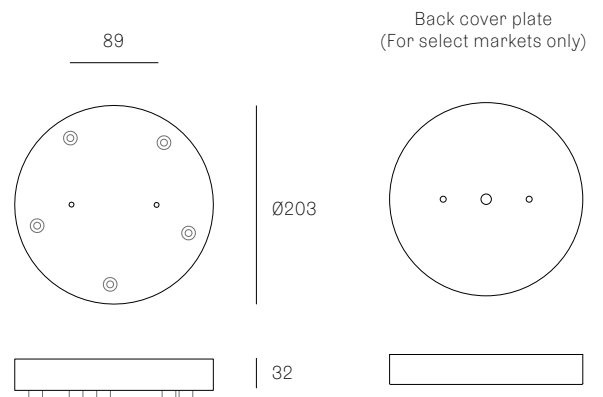

XXX.5
SPECIFICATION

Pendants	Five
Materials	Brushed nickel, white or black powder coated steel cover
Cable	Coaxial cable Adjustable. 3000 standard / up to 30500 maximum
Power Supply	Integral