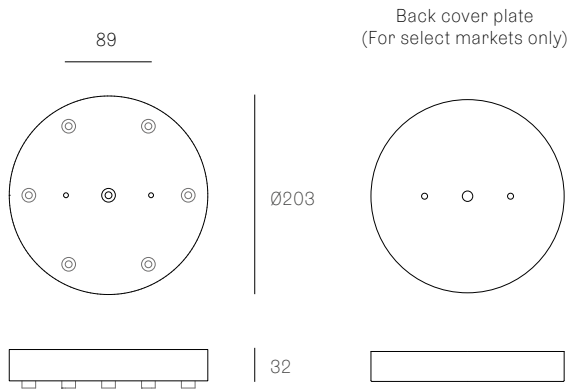

All dimensions are in millimeters (mm)
unless otherwise specified.

XXX.7
SPECIFICATION

Pendants	Seven
Materials	Brushed nickel, white or black powder coated steel cover
Cable	Coaxial cable Adjustable. 3000 standard / up to 30500 maximum
Power Supply	Integral

All dimensions are in millimeters (mm) unless otherwise specified.