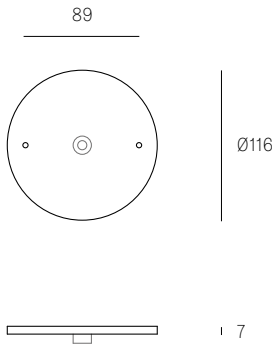

XXX.1 DEEP
SPECIFICATION

Pendant	One
Materials	Brushed nickel, white or black powder coated steel cover
Cable	Coaxial cable Adjustable. 3000 standard / up to 30500 maximum
Power Supply	Integral

XXX.1M
SPECIFICATION

All dimensions are in millimeters (mm) unless otherwise specified.

XXX.1M0
SPECIFICATION

Pendant	One
Material	White polyurethane
Cable	Coaxial cable Adjustable. 3000 standard / up to 30500 maximum
Power Supply	Remote

All dimensions are in millimeters (mm)
unless otherwise specified.

XXX.7
SPECIFICATION

Pendants	Seven
Materials	Brushed nickel, white or black powder coated steel cover
Cable	Coaxial cable Adjustable. 3000 standard / up to 30500 maximum
Power Supply	Integral

All dimensions are in millimeters (mm) unless otherwise specified.