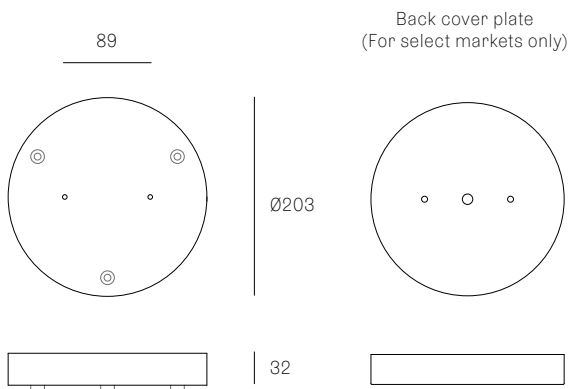

73.3
SPECIFICATION

Pendants	Three
Materials	Brushed nickel, white or black powder coated steel cover
Cable	Coaxial cable Adjustable. 3000 standard / up to 30500 maximum
Power Supply	Integral