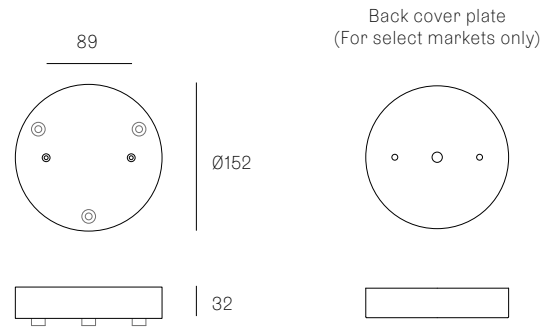

XXX.1M0
SPECIFICATION

Pendant	One
Material	White polyurethane
Cable	Coaxial cable Adjustable. 3000 standard / up to 30500 maximum
Power Supply	Remote

XXX.3
SPECIFICATION

Pendants	Three
Materials	Brushed nickel, white or black powder coated steel cover
Cable	Coaxial cable Adjustable. 3000 standard / up to 30500 maximum
Power Supply	Integral