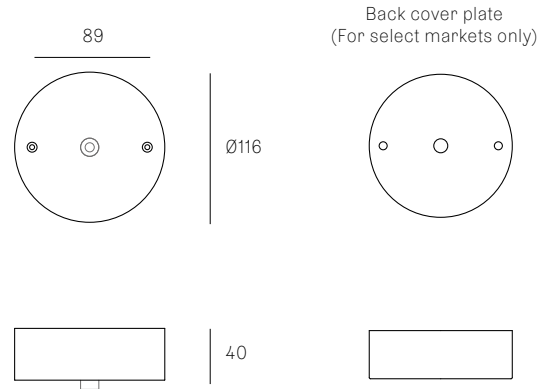

XXX.1
SPECIFICATION

Pendant	One
Materials	Brushed nickel, white or black powder coated steel cover
Cable	Coaxial cable Adjustable. 3000 standard / up to 30500 maximum
Power Supply	Integral Remote for select markets only

XXX.1 DEEP
SPECIFICATION

Pendant	One
Materials	Brushed nickel, white or black powder coated steel cover
Cable	Coaxial cable Adjustable. 3000 standard / up to 30500 maximum
Power Supply	Integral

XXX.1M
SPECIFICATION

All dimensions are in millimeters (mm) unless otherwise specified.

XXX.1M0
SPECIFICATION

Pendant	One
Material	White polyurethane
Cable	Coaxial cable Adjustable. 3000 standard / up to 30500 maximum
Power Supply	Remote