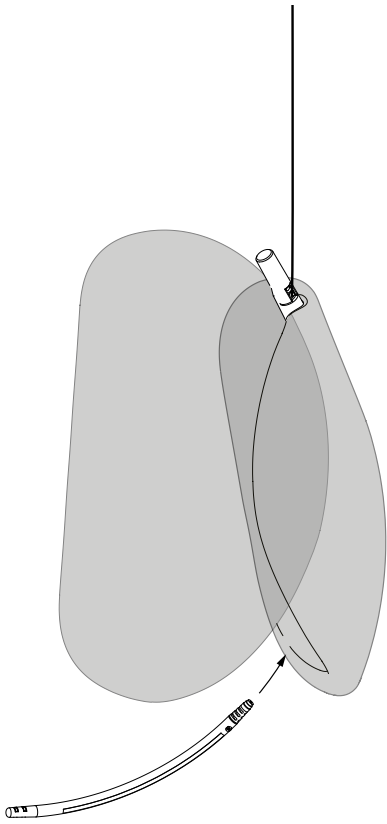

141

COAXIAL CABLE PENDANT INSTRUCTION

INSTRUCTIONS POUR LES PENDANTS EN VERRE À CÂBLE COAXIAL

KOAXIALKABEL ANHÄNGER ANLEITUNG

INSTRUCCIÓN DE LOS DIFUSORES DE VIDRIO CON CABLE COAXIAL

ISTRUZIONI PER I DIFFUSORI IN VETRO CON CAVO COASSIALE

5

6

7

8

9

10

11

SAFETY WARNING

The pendant is made of glass and should be manipulated with caution.

CAUTION: Bocci strongly recommends not installing the pendant if you notice any crack in the glass. Contact Bocci for advice.

Only use approved lamp replacement. Please refer to the information printed on the lamp and lamp holder.