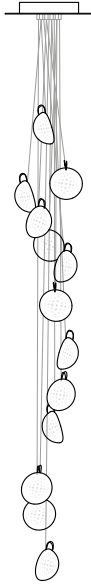

Image shown above 76.19 with round canopy

<b>Series</b>	76
<b>Mounting</b>	Ceiling mounted
<b>Glass Colour</b>	Clear, grey, green
<b>Lamp</b>	0.4W LED, 2700K, 70lm
<b>Coaxial Length</b>	3000mm standard / up to 30500mm maximum Adjustable length: 76.3 - 76.7 Non-adjustable Length: 76.13 - 76.61
<b>Canopy Finishes</b>	76.3 - 76.7: white, black or brushed nickel canopy 76.13 - 76.61: white canopy
<b>Materials</b>	Blown glass, copper mesh, braided metal coaxial cable, electrical components, steel canopy
<b>Power Supply</b>	Integral  Bocci recommends remote mounting power supplies for ease of long-term maintenance.
<b>Environment</b>	Indoor, dry location. IP30
<b>Note</b>	Every single Bocci product is handmade. Each one is variously blown, poured, carved, polished, packed and dispatched directly by us. As such, no two products are identical; they are individual, irregular expressions of our research.
<b>Patent #</b>	US D817,524 S EU 002840975-0004-0007

**Certifications**

**Weight (kg)**

Round

76.3	2
76.7	7.2
76.13	16.6
76.19	29.5
76.37	48.4
76.61	72.1

ADJUSTABLE LENGTH

NON-ADJUSTABLE LENGTH

76.3 Cluster

Ø152

76.7 Cluster

Ø203

76.13 Cluster

Ø400

76.19 Cluster

Ø501

76.37 Cluster

Ø600

76.61 Cluster

Ø707

up to 3000 standard  
up to 30500 custom

All dimensions are in millimeters (mm) unless otherwise specified.