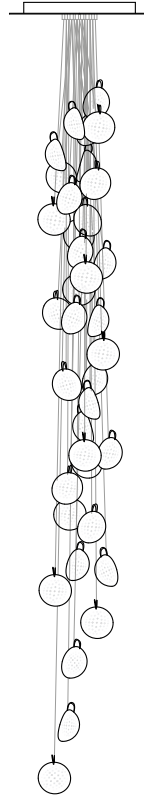

Image shown above 76.19 with round canopy

<b>Series</b>	76
<b>Mounting</b>	Ceiling mounted
<b>Glass Colour</b>	Clear, grey, green
<b>Lamp</b>	0.4W LED, 2700K, 70lm
<b>Coaxial Length</b>	3000mm standard / up to 30500mm maximum Adjustable length: 76.3 - 76.7 Non-adjustable Length: 76.13 - 76.61
<b>Canopy Finishes</b>	76.3 - 76.7: white, black or brushed nickel canopy 76.13 - 76.61: white canopy
<b>Materials</b>	Blown glass, copper mesh, braided metal coaxial cable, electrical components, steel canopy
<b>Power Supply</b>	Integral  Bocci recommends remote mounting power supplies for ease of long-term maintenance.
<b>Environment</b>	Indoor, dry location. IP30
<b>Note</b>	Every single Bocci product is handmade. Each one is variously blown, poured, carved, polished, packed and dispatched directly by us. As such, no two products are identical; they are individual, irregular expressions of our research.
<b>Patent #</b>	US D817,524 S EU 002840975-0004-0007

**Certifications**

**Weight (kg)**

Round

76.3	2
76.7	7.2
76.13	16.6
76.19	29.5
76.37	48.4
76.61	72.1

ADJUSTABLE LENGTH

NON-ADJUSTABLE LENGTH

76.3 Cluster

Ø152

76.7 Cluster

Ø203

76.13 Cluster

Ø400

76.19 Cluster

Ø501

76.37 Cluster

Ø600

76.61 Cluster

Ø707

up to 3000 standard  
up to 30500 custom

All dimensions are in millimeters (mm) unless otherwise specified.