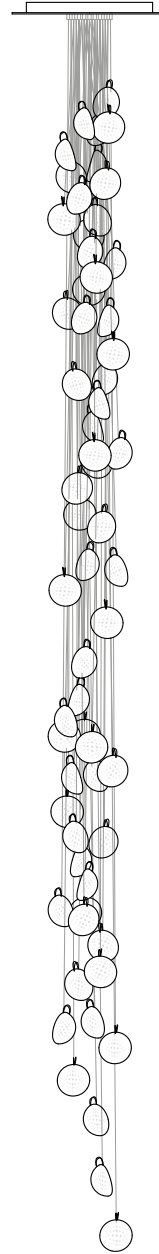

Image shown above 76.19 with round canopy

<b>Series</b>	76
<b>Mounting</b>	Ceiling mounted
<b>Glass Colour</b>	Clear, grey, green
<b>Lamp</b>	0.4W LED, 2700K, 70lm
<b>Coaxial Length</b>	3000mm standard / up to 30500mm maximum Adjustable length: 76.3 - 76.7 Non-adjustable Length: 76.13 - 76.61
<b>Canopy Finishes</b>	76.3 - 76.7: white, black or brushed nickel canopy 76.13 - 76.61: white canopy
<b>Materials</b>	Blown glass, copper mesh, braided metal coaxial cable, electrical components, steel canopy
<b>Power Supply</b>	Integral  Bocci recommends remote mounting power supplies for ease of long-term maintenance.
<b>Environment</b>	Indoor, dry location. IP30
<b>Note</b>	Every single Bocci product is handmade. Each one is variously blown, poured, carved, polished, packed and dispatched directly by us. As such, no two products are identical; they are individual, irregular expressions of our research.
<b>Patent #</b>	US D817,524 S EU 002840975-0004-0007

**Certifications**

**Weight (kg)**

Round

76.3	2
76.7	7.2
76.13	16.6
76.19	29.5
76.37	48.4
76.61	72.1

ADJUSTABLE LENGTH

NON-ADJUSTABLE LENGTH

76.3 Cluster

Ø152

76.7 Cluster

Ø203

76.13 Cluster

Ø400

76.19 Cluster

Ø501

76.37 Cluster

Ø600

76.61 Cluster

Ø707

up to 3000 standard  
up to 30500 custom

All dimensions are in millimeters (mm) unless otherwise specified.