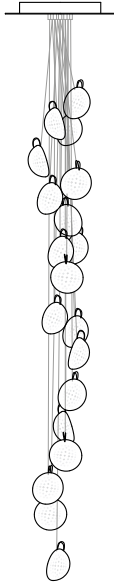

Image shown above 76.19 with round canopy

<b>Series</b>	76
<b>Mounting</b>	Ceiling mounted
<b>Glass Colour</b>	Clear, grey, green
<b>Lamp</b>	0.4W LED, 2700K, 70lm
<b>Coaxial Length</b>	3000mm standard / up to 30500mm maximum Adjustable length: 76.3 - 76.7 Non-adjustable Length: 76.13 - 76.61
<b>Canopy Finishes</b>	76.3 - 76.7: white, black or brushed nickel canopy 76.13 - 76.61: white canopy
<b>Materials</b>	Blown glass, copper mesh, braided metal coaxial cable, electrical components, steel canopy
<b>Power Supply</b>	Integral  Bocci recommends remote mounting power supplies for ease of long-term maintenance.
<b>Environment</b>	Indoor, dry location. IP30
<b>Note</b>	Every single Bocci product is handmade. Each one is variously blown, poured, carved, polished, packed and dispatched directly by us. As such, no two products are identical; they are individual, irregular expressions of our research.
<b>Patent #</b>	US D817,524 S EU 002840975-0004-0007

**Certifications**

**Weight (kg)**

Round

76.3	2
76.7	7.2
76.13	16.6
76.19	29.5
76.37	48.4
76.61	72.1

ADJUSTABLE LENGTH

NON-ADJUSTABLE LENGTH

76.3 Cluster

Ø152

76.7 Cluster

Ø203

76.13 Cluster

Ø400

76.19 Cluster

Ø501

76.37 Cluster

Ø600

76.61 Cluster

Ø707

up to 3000 standard  
up to 30500 custom

All dimensions are in millimeters (mm) unless otherwise specified.