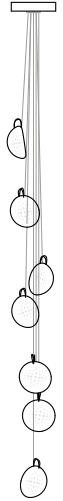

Image shown above 76.19 with round canopy

<b>Series</b>	76
<b>Mounting</b>	Ceiling mounted
<b>Glass Colour</b>	Clear, grey, green
<b>Lamp</b>	0.4W LED, 2700K, 70lm
<b>Coaxial Length</b>	3000mm standard / up to 30500mm maximum Adjustable length: 76.3 - 76.7 Non-adjustable Length: 76.13 - 76.61
<b>Canopy Finishes</b>	76.3 - 76.7: white, black or brushed nickel canopy 76.13 - 76.61: white canopy
<b>Materials</b>	Blown glass, copper mesh, braided metal coaxial cable, electrical components, steel canopy
<b>Power Supply</b>	Integral  Bocci recommends remote mounting power supplies for ease of long-term maintenance.
<b>Environment</b>	Indoor, dry location. IP30
<b>Note</b>	Every single Bocci product is handmade. Each one is variously blown, poured, carved, polished, packed and dispatched directly by us. As such, no two products are identical; they are individual, irregular expressions of our research.
<b>Patent #</b>	US D817,524 S EU 002840975-0004-0007

**Certifications**

**Weight (kg)**

Round

76.3	2
76.7	7.2
76.13	16.6
76.19	29.5
76.37	48.4
76.61	72.1

ADJUSTABLE LENGTH

NON-ADJUSTABLE LENGTH

76.3 Cluster

Ø152

76.7 Cluster

Ø203

76.13 Cluster

Ø400

76.19 Cluster

Ø501

76.37 Cluster

Ø600

76.61 Cluster

Ø707

up to 3000 standard  
up to 30500 custom

All dimensions are in millimeters (mm) unless otherwise specified.