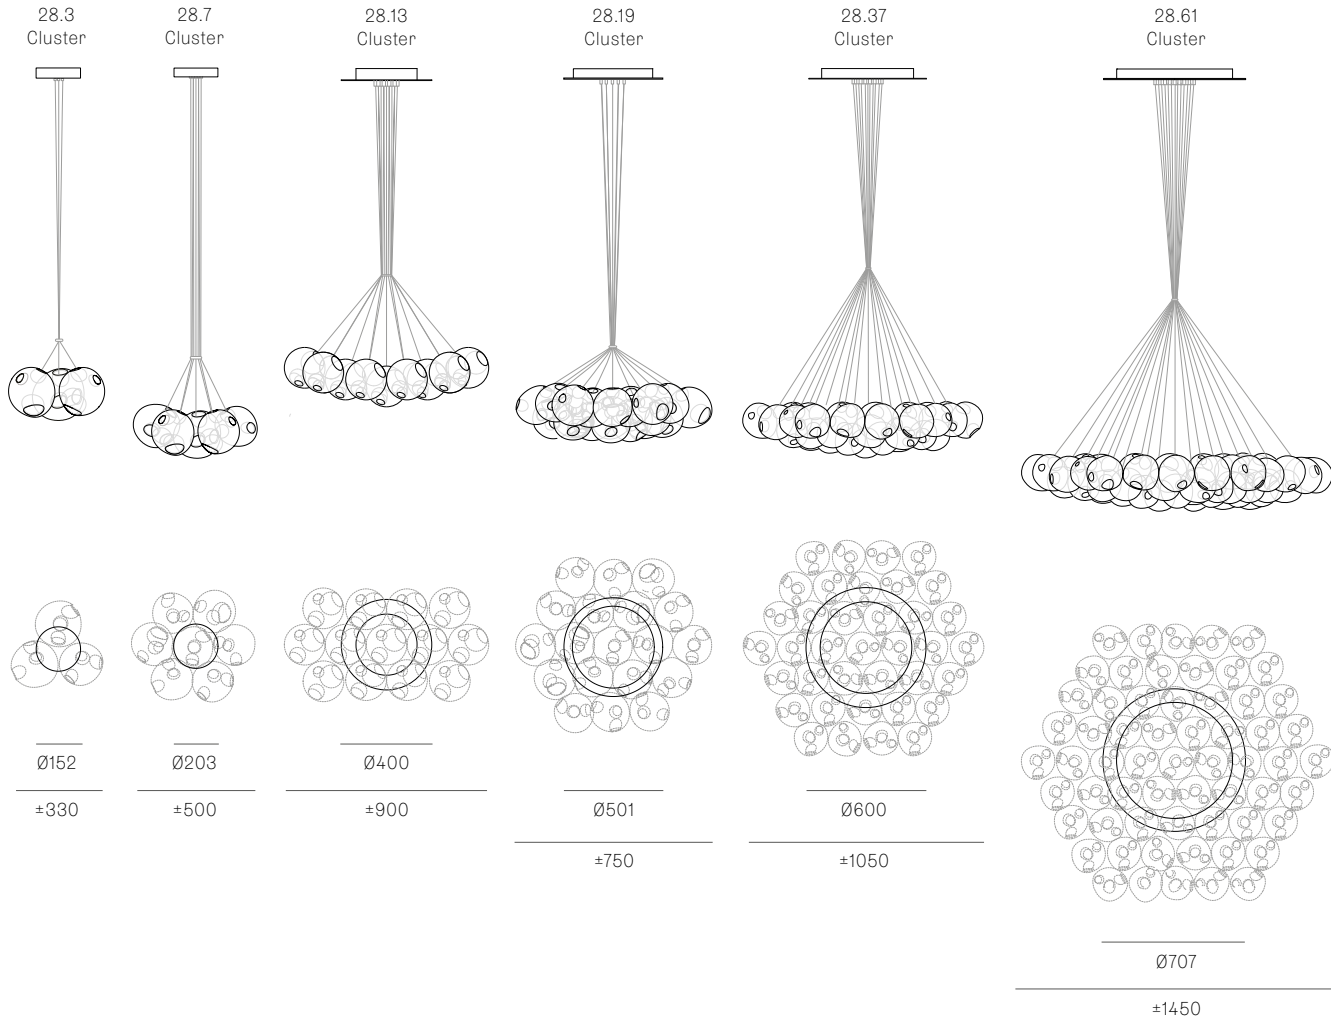

± Ø165mm

Image shown above 28.7 with round canopy

Series	28
Mounting	Ceiling mounted
Glass Colours	Clear, colour pendants
Lamp	1.5W LED, 2500K, 130lm 20W Xenon, 2600K, 196lm
Coaxial Length	3000mm standard / up to 30500mm maximum Adjustable length: 28.3 - 28.7 Non-adjustable length: 28.13 - 28.61
Canopy Finishes	28.3 - 28.7: white, black or brushed nickel canopy 28.13 - 28.61: white canopy
Materials	Blown glass, braided metal coaxial cable, electrical components, steel canopy
Power Supply	Integral Bocci recommends remote mounting power supplies for ease of long-term maintenance.
Environment	Indoor, dry location. IP30
Note	Unless otherwise noted when ordering, all fixtures will be outfitted to be xenon compatible. Every single Bocci product is handmade. Each one is variously blown, poured, carved, polished, packed and dispatched directly by us. As such, no two products are identical; they are individual, irregular expressions of our research.
Patent #	CAN 134238 US D687,740 EU 001695834-001 to 004

Weight (kg)

Round

28.3	3.5
28.7	8
28.13	21.9
28.19	40
28.37	71.5
28.61	98

Certifications

ADJUSTABLE LENGTH

NON-ADJUSTABLE LENGTH

up to 3000
standard
up to 30500
custom

Minimums drop length for each cluster:

- 28.3 = 500mm
- 28.7 = 600mm
- 28.13 = 800mm
- 28.19 = 800mm
- 28.37 = 1100mm
- 28.61 = 1400mm

All dimensions are in millimeters (mm)
unless otherwise specified.