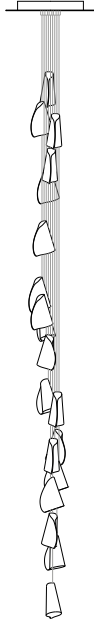

Image shown above 21.3 with round canopy

Series	21
Mounting	Ceiling mounted
Glass Colour	White
Lamp	1W LED, 2700K, 100lm (2500K and 3000K options available) 20W Xenon, 2600K, 196lm
Coaxial Length	3000mm standard / up to 30500mm maximum Adjustable length: 21.3 - 21.7 Non-adjustable length: 21.13 - 21.61
Canopy Finish	21.3 - 21.7: white, black or brushed nickel canopy 21.13 - 21.61: white canopy
Material	Cast glass, blown borosilicate glass, braided metal coaxial cable, electrical components, steel canopy
Power Supply	Integral Bocci recommends remote mounting power supplies for ease of long-term maintenance.
Environment	Indoor, dry location. IP30
Note	Every single Bocci product is handmade. Each one is variously blown, poured, carved, polished, packed and dispatched directly by us. As such, no two products are identical; they are individual, irregular expressions of our research.
Patent #	Worldwide patents issued and pending.

Certifications

Weight (kg)

Round

21.3	1.8
21.7	4.1
21.13	8.4
21.19	16.6
21.37	26.8
21.61	38.4

ADJUSTABLE LENGTH

21.3
Cluster

Ø152

21.7
Cluster

Ø203

NON-ADJUSTABLE LENGTH

21.13

Ø400

21.19

Ø501

21.37

Ø600

21.61

Ø707

up to 3000
standard

up to 30500
custom

All dimensions are in millimeters (mm)
unless otherwise specified.