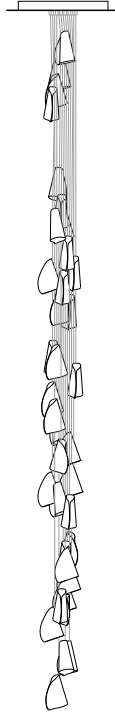

Image shown above 21.3 with round canopy

Series	21
Mounting	Ceiling mounted
Glass Colour	White
Lamp	1W LED, 2700K, 100lm (2500K and 3000K options available) 20W Xenon, 2600K, 196lm
Coaxial Length	3000mm standard / up to 30500mm maximum Adjustable length: 21.3 - 21.7 Non-adjustable length: 21.13 - 21.61
Canopy Finish	21.3 - 21.7: white, black or brushed nickel canopy 21.13 - 21.61: white canopy
Material	Cast glass, blown borosilicate glass, braided metal coaxial cable, electrical components, steel canopy
Power Supply	Integral Bocci recommends remote mounting power supplies for ease of long-term maintenance.
Environment	Indoor, dry location. IP30
Note	Every single Bocci product is handmade. Each one is variously blown, poured, carved, polished, packed and dispatched directly by us. As such, no two products are identical; they are individual, irregular expressions of our research.
Patent #	Worldwide patents issued and pending.

Certifications

Weight (kg)

Round

21.3	1.8
21.7	4.1
21.13	8.4
21.19	16.6
21.37	26.8
21.61	38.4

ADJUSTABLE LENGTH

21.3
Cluster

Ø152

21.7
Cluster

Ø203

NON-ADJUSTABLE LENGTH

21.13

Ø400

21.19

Ø501

21.37

Ø600

21.61

Ø707

up to 3000
standard

up to 30500
custom

All dimensions are in millimeters (mm)
unless otherwise specified.