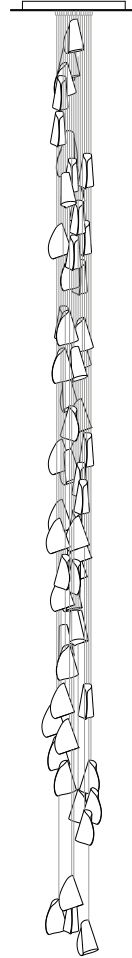

Image shown above 21.3 with round canopy

Series	21
Mounting	Ceiling mounted
Glass Colour	White
Lamp	1W LED, 2700K, 100lm (2500K and 3000K options available) 20W Xenon, 2600K, 196lm
Coaxial Length	3000mm standard / up to 30500mm maximum Adjustable length: 21.3 - 21.7 Non-adjustable length: 21.13 - 21.61
Canopy Finish	21.3 - 21.7: white, black or brushed nickel canopy 21.13 - 21.61: white canopy
Material	Cast glass, blown borosilicate glass, braided metal coaxial cable, electrical components, steel canopy
Power Supply	Integral Bocci recommends remote mounting power supplies for ease of long-term maintenance.
Environment	Indoor, dry location. IP30
Note	Every single Bocci product is handmade. Each one is variously blown, poured, carved, polished, packed and dispatched directly by us. As such, no two products are identical; they are individual, irregular expressions of our research.
Patent #	Worldwide patents issued and pending.

Certifications

Weight (kg)

Round

21.3	1.8
21.7	4.1
21.13	8.4
21.19	16.6
21.37	26.8
21.61	38.4

ADJUSTABLE LENGTH

21.3
Cluster

Ø152

21.7
Cluster

Ø203

NON-ADJUSTABLE LENGTH

21.13

Ø400

21.19

Ø501

21.37

Ø600

21.61

Ø707

up to 3000
standard

up to 30500
custom

All dimensions are in millimeters (mm)
unless otherwise specified.