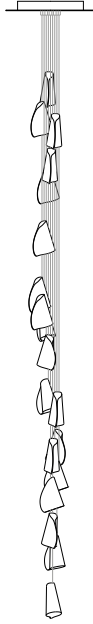

Image shown above 21.3 with round canopy

<b>Series</b>	21
<b>Mounting</b>	Ceiling mounted
<b>Glass Colour</b>	White
<b>Lamp</b>	1.5W LED, 2500K, 130lm 20W Xenon, 2600K, 196lm
<b>Coaxial Length</b>	3000mm standard / up to 30500mm maximum Adjustable length: 21.3 - 21.7 Non-adjustable length: 21.13 - 14.61
<b>Canopy Finish</b>	21.3 - 21.7: white, black or brushed nickel canopy 21.13 - 21.61: white canopy
<b>Material</b>	Cast glass, blown borosilicate glass, braided metal coaxial cable, electrical components, steel canopy
<b>Power Supply</b>	Integral  Bocci recommends remote mounting power supplies for ease of long-term maintenance.
<b>Environment</b>	Indoor, dry location. IP30
<b>Note</b>	Unless otherwise noted when ordering, all fixtures will be outfitted to be xenon compatible.  Every single Bocci product is handmade. Each one is variously blown, poured, carved, polished, packed and dispatched directly by us. As such, no two products are identical; they are individual, irregular expressions of our research.
<b>Patent #</b>	Worldwide patents issued and pending.

**Certifications**

**Weight (kg)**

Round

<b>21.3</b>	1.8
<b>21.7</b>	4.1
<b>21.13</b>	8.4
<b>21.19</b>	16.6
<b>21.37</b>	26.8
<b>21.61</b>	38.4

**ADJUSTABLE LENGTH**

21.3  
Cluster

Ø152

21.7  
Cluster

Ø203

**NON-ADJUSTABLE LENGTH**

21.13

Ø400

21.19

Ø501

21.37

Ø600

21.61

Ø707

up to 3000  
standard

up to 30500  
custom

All dimensions are in millimeters (mm)  
unless otherwise specified.