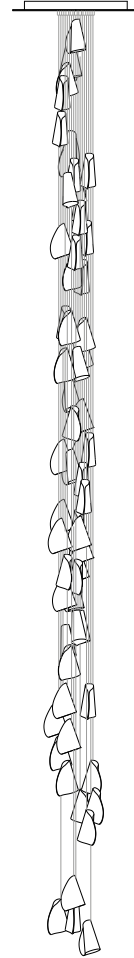

Image shown above 21.3 with round canopy

<b>Series</b>	21
<b>Mounting</b>	Ceiling mounted
<b>Glass Colour</b>	White
<b>Lamp</b>	1.5W LED, 2500K, 130lm 20W Xenon, 2600K, 196lm
<b>Coaxial Length</b>	3000mm standard / up to 30500mm maximum Adjustable length: 21.3 - 21.7 Non-adjustable length: 21.13 - 14.61
<b>Canopy Finish</b>	21.3 - 21.7: white, black or brushed nickel canopy 21.13 - 21.61: white canopy
<b>Material</b>	Cast glass, blown borosilicate glass, braided metal coaxial cable, electrical components, steel canopy
<b>Power Supply</b>	Integral  Bocci recommends remote mounting power supplies for ease of long-term maintenance.
<b>Environment</b>	Indoor, dry location. IP30
<b>Note</b>	Unless otherwise noted when ordering, all fixtures will be outfitted to be xenon compatible.  Every single Bocci product is handmade. Each one is variously blown, poured, carved, polished, packed and dispatched directly by us. As such, no two products are identical; they are individual, irregular expressions of our research.
<b>Patent #</b>	Worldwide patents issued and pending.

**Certifications**

**Weight (kg)**

Round

<b>21.3</b>	1.8
<b>21.7</b>	4.1
<b>21.13</b>	8.4
<b>21.19</b>	16.6
<b>21.37</b>	26.8
<b>21.61</b>	38.4

**ADJUSTABLE LENGTH**

21.3  
Cluster

Ø152

21.7  
Cluster

Ø203

**NON-ADJUSTABLE LENGTH**

21.13

Ø400

21.19

Ø501

21.37

Ø600

21.61

Ø707

up to 3000  
standard

up to 30500  
custom

All dimensions are in millimeters (mm)  
unless otherwise specified.