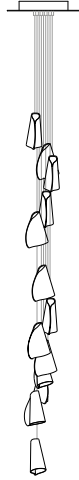

Image shown above 21.3 with round canopy

<b>Series</b>	21
<b>Mounting</b>	Ceiling mounted
<b>Glass Colour</b>	White
<b>Lamp</b>	1.5W LED, 2500K, 130lm 20W Xenon, 2600K, 196lm
<b>Coaxial Length</b>	3000mm standard / up to 30500mm maximum Adjustable length: 21.3 - 21.7 Non-adjustable length: 21.13 - 14.61
<b>Canopy Finish</b>	21.3 - 21.7: white, black or brushed nickel canopy 21.13 - 21.61: white canopy
<b>Material</b>	Cast glass, blown borosilicate glass, braided metal coaxial cable, electrical components, steel canopy
<b>Power Supply</b>	Integral  Bocci recommends remote mounting power supplies for ease of long-term maintenance.
<b>Environment</b>	Indoor, dry location. IP30
<b>Note</b>	Unless otherwise noted when ordering, all fixtures will be outfitted to be xenon compatible.  Every single Bocci product is handmade. Each one is variously blown, poured, carved, polished, packed and dispatched directly by us. As such, no two products are identical; they are individual, irregular expressions of our research.
<b>Patent #</b>	Worldwide patents issued and pending.

**Certifications**

**Weight (kg)**

Round

<b>21.3</b>	1.8
<b>21.7</b>	4.1
<b>21.13</b>	8.4
<b>21.19</b>	16.6
<b>21.37</b>	26.8
<b>21.61</b>	38.4

**ADJUSTABLE LENGTH**

21.3  
Cluster

Ø152

21.7  
Cluster

Ø203

**NON-ADJUSTABLE LENGTH**

21.13

Ø400

21.19

Ø501

21.37

Ø600

21.61

Ø707

up to 3000  
standard

up to 30500  
custom

All dimensions are in millimeters (mm)  
unless otherwise specified.