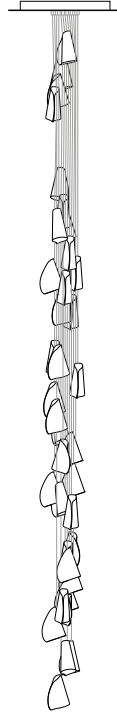

Image shown above 21.3 with round canopy

<b>Series</b>	21
<b>Mounting</b>	Ceiling mounted
<b>Glass Colour</b>	White
<b>Lamp</b>	1.5W LED, 2500K, 130lm 20W Xenon, 2600K, 196lm
<b>Coaxial Length</b>	3000mm standard / up to 30500mm maximum Adjustable length: 21.3 - 21.7 Non-adjustable length: 21.13 - 14.61
<b>Canopy Finish</b>	21.3 - 21.7: white, black or brushed nickel canopy 21.13 - 21.61: white canopy
<b>Material</b>	Cast glass, blown borosilicate glass, braided metal coaxial cable, electrical components, steel canopy
<b>Power Supply</b>	Integral  Bocci recommends remote mounting power supplies for ease of long-term maintenance.
<b>Environment</b>	Indoor, dry location. IP30
<b>Note</b>	Unless otherwise noted when ordering, all fixtures will be outfitted to be xenon compatible.  Every single Bocci product is handmade. Each one is variously blown, poured, carved, polished, packed and dispatched directly by us. As such, no two products are identical; they are individual, irregular expressions of our research.
<b>Patent #</b>	Worldwide patents issued and pending.

**Certifications**

**Weight (kg)**

Round

<b>21.3</b>	1.8
<b>21.7</b>	4.1
<b>21.13</b>	8.4
<b>21.19</b>	16.6
<b>21.37</b>	26.8
<b>21.61</b>	38.4

**ADJUSTABLE LENGTH**

21.3  
Cluster

Ø152

21.7  
Cluster

Ø203

**NON-ADJUSTABLE LENGTH**

21.13

Ø400

21.19

Ø501

21.37

Ø600

21.61

Ø707

up to 3000  
standard

up to 30500  
custom

All dimensions are in millimeters (mm)  
unless otherwise specified.