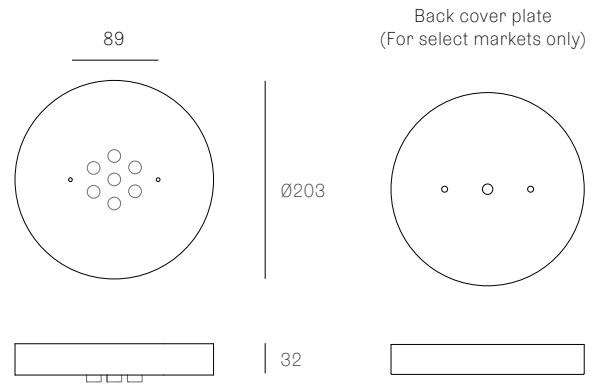

**XXX.3 CLUSTER**  
SPECIFICATION

<b>Pendants</b>	Three
<b>Materials</b>	Brushed nickel, white or black powder coated steel cover
<b>Cable</b>	Coaxial cable Adjustable. 3000 standard / up to 30500 maximum
<b>Power Supply</b>	Integral

**XXX.7 CLUSTER**  
SPECIFICATION

<b>Pendants</b>	Seven
<b>Materials</b>	Brushed nickel, white or black powder coated steel cover
<b>Cable</b>	Coaxial cable Adjustable. 3000 standard / up to 30500 maximum
<b>Power Supply</b>	Integral

All dimensions are in millimeters (mm) unless otherwise specified.