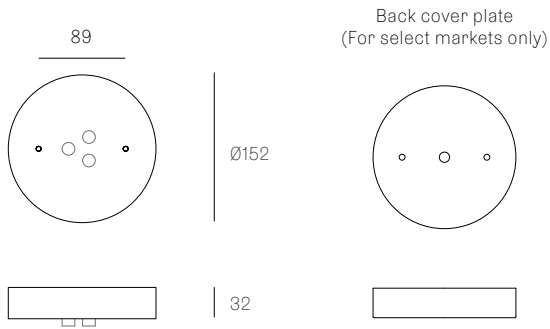

**XXX.3 CLUSTER**  
SPECIFICATION

<b>Pendants</b>	Three
<b>Materials</b>	Brushed nickel, white or black powder coated steel cover
<b>Cable</b>	Coaxial cable Adjustable. 3000 standard / up to 30500 maximum
<b>Power Supply</b>	Integral

**XXX.7 CLUSTER**  
SPECIFICATION

<b>Pendants</b>	Seven
<b>Materials</b>	Brushed nickel, white or black powder coated steel cover
<b>Cable</b>	Coaxial cable Adjustable. 3000 standard / up to 30500 maximum
<b>Power Supply</b>	Integral

All dimensions are in millimeters (mm) unless otherwise specified.