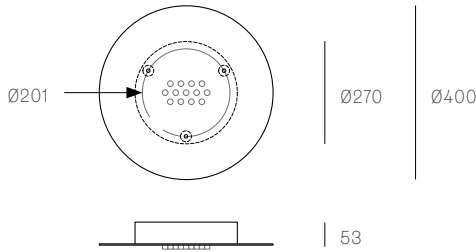

**XXX.13 CLUSTER**  
SPECIFICATION

<b>Pendants</b>	Thirteen
<b>Material</b>	White powder coated steel cover
<b>Cable</b>	Coaxial cable Non-adjustable. 3000 standard / up to 30500 maximum
<b>Power Supply</b>	Integral
<b>Wood Backing</b>	Ø250 x 16

**XXX.19 CLUSTER**  
SPECIFICATION

<b>Pendants</b>	Nineteen
<b>Material</b>	White powder coated steel cover
<b>Cable</b>	Coaxial cable Non-adjustable. 3000 standard / up to 30500 maximum
<b>Power Supply</b>	Integral
<b>Wood Backing</b>	Ø355 x 16

**XXX.37 CLUSTER**  
SPECIFICATION

<b>Pendants</b>	Thirty-seven
<b>Material</b>	White powder coated steel cover
<b>Cable</b>	Coaxial cable Non-adjustable. 3000 standard / up to 30500 maximum
<b>Power Supply</b>	Integral
<b>Wood Backing</b>	Ø454 x 16

All dimensions are in millimeters (mm) unless otherwise specified.