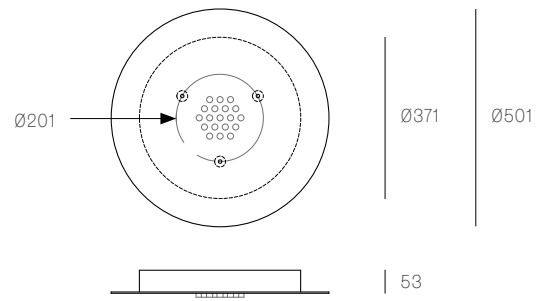

**XXX.13 CLUSTER**  
SPECIFICATION

<b>Pendants</b>	Thirteen
<b>Material</b>	White powder coated steel cover
<b>Cable</b>	Coaxial cable Non-adjustable. 3000 standard / up to 30500 maximum
<b>Power Supply</b>	Integral
<b>Wood Backing</b>	Ø250 x 16

**XXX.19 CLUSTER**  
SPECIFICATION

<b>Pendants</b>	Nineteen
<b>Material</b>	White powder coated steel cover
<b>Cable</b>	Coaxial cable Non-adjustable. 3000 standard / up to 30500 maximum
<b>Power Supply</b>	Integral
<b>Wood Backing</b>	Ø355 x 16

**XXX.37 CLUSTER**  
SPECIFICATION

<b>Pendants</b>	Thirty-seven
<b>Material</b>	White powder coated steel cover
<b>Cable</b>	Coaxial cable Non-adjustable. 3000 standard / up to 30500 maximum
<b>Power Supply</b>	Integral
<b>Wood Backing</b>	Ø454 x 16

All dimensions are in millimeters (mm) unless otherwise specified.