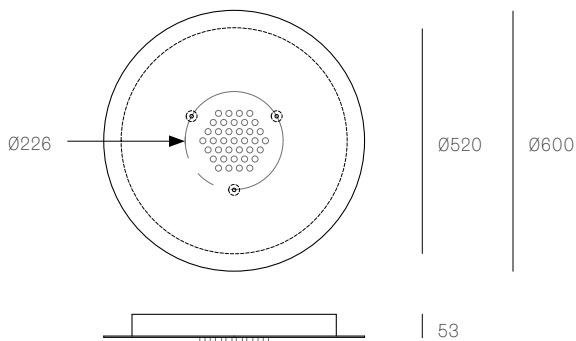

**XXX.13 CLUSTER**  
SPECIFICATION

<b>Pendants</b>	Thirteen
<b>Material</b>	White powder coated steel cover
<b>Cable</b>	Coaxial cable Non-adjustable. 3000 standard / up to 30500 maximum
<b>Power Supply</b>	Integral
<b>Wood Backing</b>	Ø250 x 16

**XXX.19 CLUSTER**  
SPECIFICATION

<b>Pendants</b>	Nineteen
<b>Material</b>	White powder coated steel cover
<b>Cable</b>	Coaxial cable Non-adjustable. 3000 standard / up to 30500 maximum
<b>Power Supply</b>	Integral
<b>Wood Backing</b>	Ø355 x 16

**XXX.37 CLUSTER**  
SPECIFICATION

<b>Pendants</b>	Thirty-seven
<b>Material</b>	White powder coated steel cover
<b>Cable</b>	Coaxial cable Non-adjustable. 3000 standard / up to 30500 maximum
<b>Power Supply</b>	Integral
<b>Wood Backing</b>	Ø454 x 16

All dimensions are in millimeters (mm) unless otherwise specified.