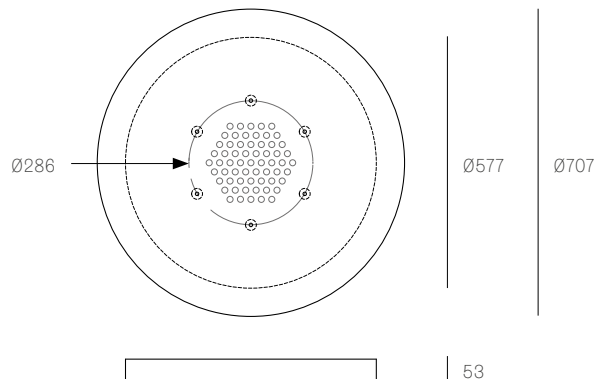

**XXX.13 CLUSTER**  
SPECIFICATION

<b>Pendants</b>	Thirteen
<b>Material</b>	White powder coated steel cover
<b>Cable</b>	Coaxial cable Non-adjustable. 3000 standard / up to 30500 maximum
<b>Power Supply</b>	Integral
<b>Wood Backing</b>	Ø250 x 16

**XXX.19 CLUSTER**  
SPECIFICATION

<b>Pendants</b>	Nineteen
<b>Material</b>	White powder coated steel cover
<b>Cable</b>	Coaxial cable Non-adjustable. 3000 standard / up to 30500 maximum
<b>Power Supply</b>	Integral
<b>Wood Backing</b>	Ø355 x 16

**XXX.37 CLUSTER**  
SPECIFICATION

<b>Pendants</b>	Thirty-seven
<b>Material</b>	White powder coated steel cover
<b>Cable</b>	Coaxial cable Non-adjustable. 3000 standard / up to 30500 maximum
<b>Power Supply</b>	Integral
<b>Wood Backing</b>	Ø454 x 16

All dimensions are in millimeters (mm) unless otherwise specified.